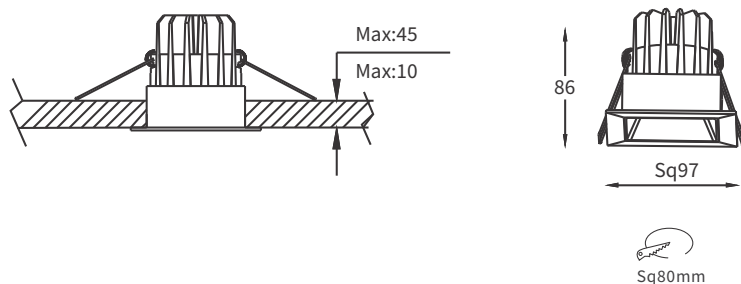

OPERA SQUARE TRIM DOWNLIGHT

OPASQ 1TR (WITH TRIM)

Mono IP20 CE

YYZ Opera Square downlights are miniature downlights in square profile with choice of 1,2 or 3 lamps with varied beam angles to match the architectural demands. These downlights are becoming a solution that is integrated into the environment to provide efficient and versatile accent lighting.

FEATURES

MATERIAL	Aluminum
FINISH	White, Black
RATED POWER	7/10W
WORKING VOLTAGE	220-240V 50/60Hz
RADIANCE ANGLE	Narrow, Medium, Wide
MOUNTING	Ceiling recessed
CONNECTION	Indoor rated connections
LAMP LIFE	50,000 Hrs
DIMENSION	97x97x86mm(Cutout sq80mm)
OPERATING TEMP	-20° C - +50° C
CONTROL	On/Off, Triac, 1-10V, Dali

Black

Gold

Black

DIMENSIONS

ORDERING LOGIC

PRODUCT	COLOR TEMPERATURE	CONTROL	VOLTAGE	WATTAGE	BEAM ANGLE	BODY FINISH	REFLECTOR FINISH	ACCESSORIES
OPASQ 1TR	(CT27)	2700K	240VAC	7 - 7W	N - Narrow	BL - Black	BL - Black	STC - Strip cover
	(CT30)	3000K		10 - 10W	M - Medium	WH - White	GL - Gold	MC - Matt cover
	(CT35)	3500K			W - Wide			SC - Square cover
	(CT40)	4000K						