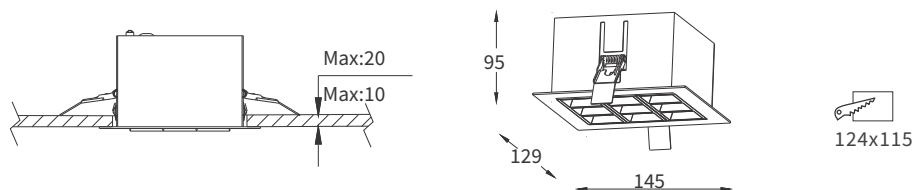

### FEATURES

MATERIAL	Aluminum
FINISH	White, Black, Grey
RATED POWER	11W, 22W, 33W
WORKING VOLTAGE	220-240V 50/60Hz
RADIANCE ANGLE	Double wash downlight, Double wash, Wall wash, Accent downlight, Accent oval flood
MOUNTING	Ceiling recessed
CONNECTION	Indoor rated connections
LAMP LIFE	50,000 Hrs
DIMENSION	145 x 129 x 95mm (Cutout Sq124x115mm)
OPERATION TEMP	-20° C - +50° C
CONTROL	On/Off, Triac, 1-10V, Dali
BINNING	SDCM<3

### DIMENSIONS