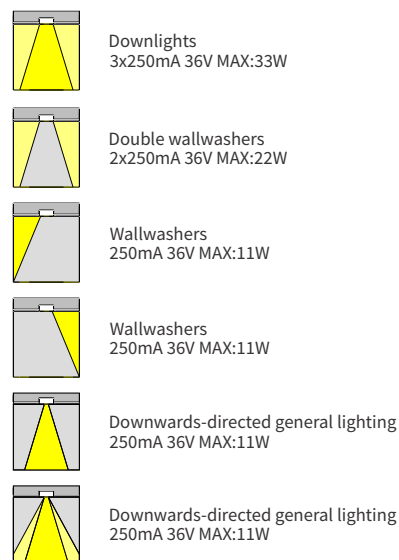

### FEATURES

MATERIAL	Aluminum
FINISH	White, Black, Grey
RATED POWER	11W, 22W, 33W
WORKING VOLTAGE	220-240V 50/60Hz
RADIANCE ANGLE	Double wash downlight, Double wash, Wall wash, Accent downlight, Accent oval flood
MOUNTING	Ceiling recessed
CONNECTION	Indoor rated connections
LAMP LIFE	50,000 Hrs
DIMENSION	145 x 129 x 95mm (Cutout Sq124x115mm)
OPERATION TEMP	-20° C - +50° C
CONTROL	On/Off, Triac, 1-10V, Dali
BINNING	SDCM<3

### ELECTRICAL DATA

POWER CONSUMPTION	11W, 22W, 33W
SUPPLY VOLTAGE	220-240V AC
COLORS	2700K, 3000K, 3500K, 4000K
CRI	90+
LUMEN	Upto 82lumen/W

### DIMENSIONS

### ORDERING LOGIC

PRODUCT	WATTAGE	COLOR TEMPERATURE	CONTROL	VOLTAGE	OPTIC	FINISH	LOUVER	CUSTOM
GNS-A	11- 11W	(CT27)	2700K	ON/OFF	240VAC	DWDL - Double wash Downlight	BL - Black	xx
	22 - 22W	(CT30)	3000K	TRIAC		DW - Double Wash	WH - White	
	33 - 33W	(CT35)	3500K	1-10V		WW - Wall Wash	GR - Grey	
		(CT40)	4000K	DALI		AD - Accent Downlight		
							AO - Accent Oval Flood	