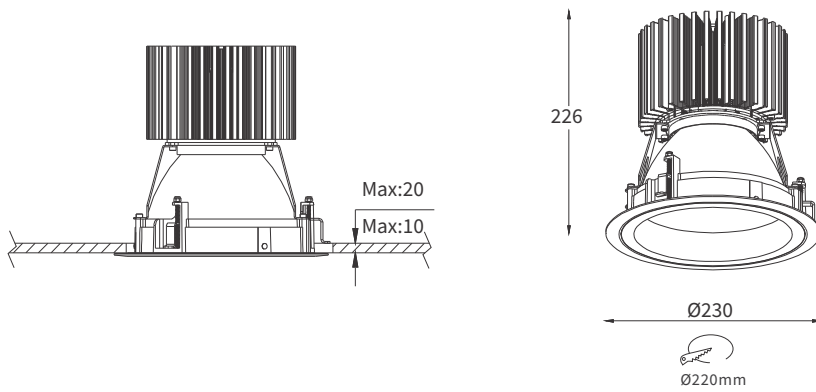

FEATURES

MATERIAL	Aluminum
FINISH	White, Black
RATED POWER	90/100W
WORKING VOLTAGE	220-240V 50/60Hz
RADIANCE ANGLE	Narrow, Medium
MOUNTING	Ceiling recessed
CONNECTION	Indoor rated connections
LAMP LIFE	50,000 Hrs
DIMENSION	Ø230 x 226mm (Cutout Ø220mm)
OPERATING TEMP	-20° C - +50° C
CONTROL	On/Off, 1-10V, Dali

Spread Lens

ORDERING LOGIC

PRODUCT	WATTAGE	COLOR TEMPERATURE	VOLTAGE	BEAM ANGLE	FINISH	ACCESSORIES	CUSTOM
LCS 230	90 - 90W	(CT27)	2700K	N - Narrow	BL - Black	SL - Spread Lens	xx
	100 - 100W	(CT30)	3000K		WH - White		
		(CT35)	3500K				
		(CT40)	4000K				