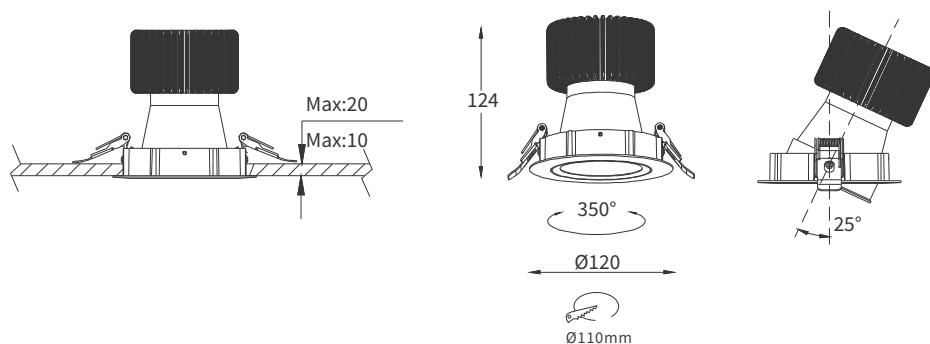

### FEATURES

MATERIAL	Aluminum
FINISH	White, Black
RATED POWER	20/28W
WORKING VOLTAGE	220-240V 50/60Hz
RADIANCE ANGLE	Narrow, Medium, Wide, Ultra wide
MOUNTING	Ceiling recessed
CONNECTION	Indoor rated connections
LAMP LIFE	50,000 Hrs
DIMENSION	Ø120 x 124mm (Cutout Ø110mm)
OPERATING TEMP	-20° C - +50° C
CONTROL	On/Off, Triac, 1-10V, Dali

### DIMENSIONS

Linear Spread Lens

Spread Lens