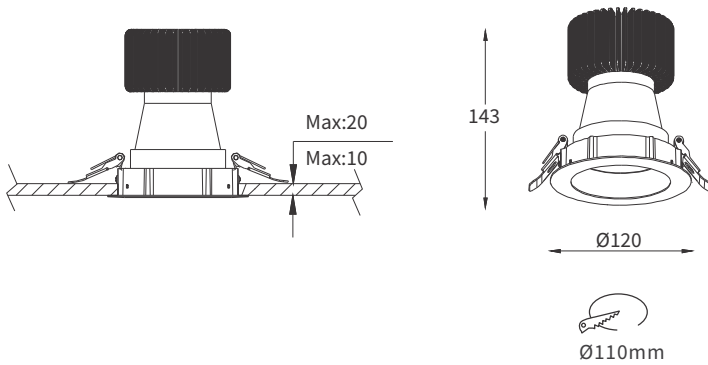

### FEATURES

MATERIAL	Aluminum
FINISH	White, Black
RATED POWER	20/28W
WORKING VOLTAGE	220-240V 50/60Hz
RADIANCE ANGLE	Narrow, Medium, Wide, Ultra wide
MOUNTING	Ceiling recessed
CONNECTION	Indoor rated connections
LAMP LIFE	50,000 Hrs
DIMENSION	Ø120 x 143mm (Cutout Ø110mm)
OPERATING TEMP	-20° C - +50° C
CONTROL	On/Off, Triac, 1-10V, Dali

### DIMENSIONS

Linear Spread Lens    Spread Lens