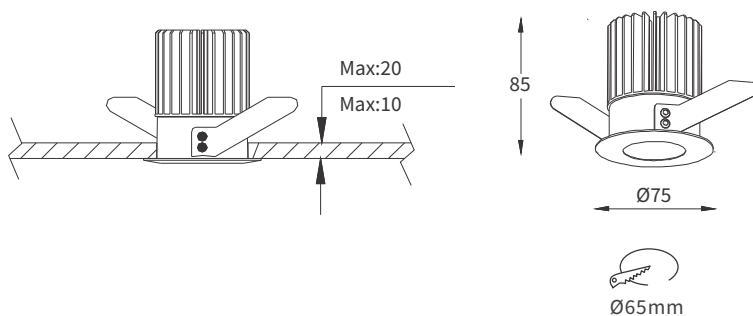

FEATURES

MATERIAL	Aluminum
FINISH	White, Black
RATED POWER	7/10/15W
WORKING VOLTAGE	220-240V 50/60Hz
RADIANCE ANGLE	Narrow, Medium, Wide, Ultra wide
MOUNTING	Ceiling recessed
CONNECTION	Indoor rated connections
LAMP LIFE	50,000 Hrs
DIMENSION	Ø75 x 85mm (Cutout Ø65mm)
OPERATING TEMP	-20° C - +50° C
CONTROL	On/Off, Triac, 1-10V, Dali

ORDERING LOGIC

PRODUCT	WATTAGE	COLOR TEMPERATURE	VOLTAGE	BEAM ANGLE	FINISH	ACCESSORIES	CUSTOM
LCS 75	7 - 7W	(CT27)	240VAC	N - Narrow	BL - Black	LSL - Linear Spread Lens	xx
	10 - 10W	(CT30)		M - Medium	WH - White	SL - Spread Lens	
	15 - 15W	(CT35)		W - Wide			
		(CT40)		U - Ultra Wide			