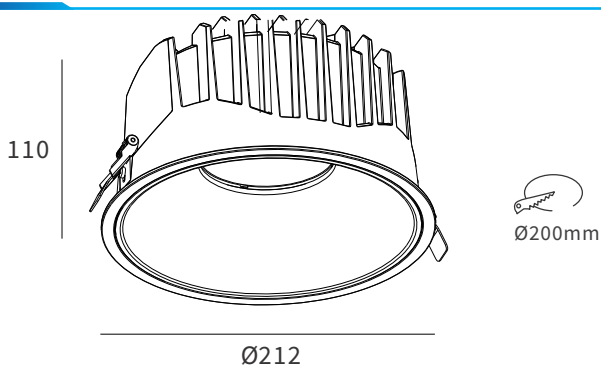

FEATURES

MATERIAL	Die-cast aluminum
FINISH	White, Black
RATED POWER	50W
WORKING VOLTAGE	24V DC
RADIANCE ANGLE	24°, 38°, 55°
MOUNTING	Ceiling recessed
CONNECTION	Indoor rated connections
LAMP LIFE	50,000 Hrs
DIMENSION	Ø212x 110mm (Cutout Ø200mm)
OPERATING TEMP	-20° C - +50° C
CONTROL	On/Off

LEDTEEN
LED Quality

24V DC
Working Voltage

50W
Rated power

ELECTRICAL DATA

POWER CONSUMPTION	50W
SUPPLY VOLTAGE	220-240V AC
COLORS	2700K, 3000K, 4000K
CRI	80, 90
LUMEN	3800 lm

DIMENSIONS

ORDERING LOGIC

PRODUCT	WATTAGE	COLOR TEMPERATURE	BEAM ANGLE	FINISH	REFLECTOR FINISH	
IVY 200	50 - 50W	(CT27)	2700K	24 - 24°	BK - Black	BL - Black Light
		(CT30)	3000K	38 - 38°	WH - White	BS - Bright Silver
		(CT40)	4000K	55 - 55°	XX - Custom	BB - Bright Black
					BW - Bright White	