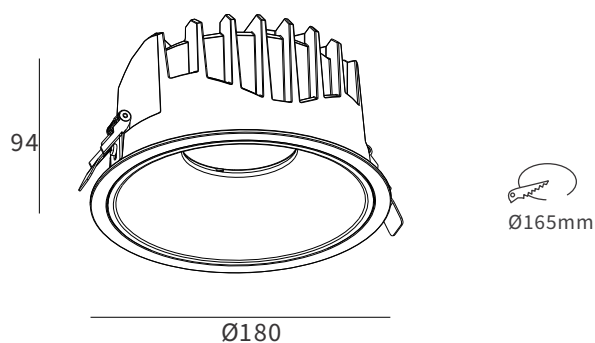

FEATURES

MATERIAL	Die-cast aluminum
FINISH	White, Black
RATED POWER	40W
WORKING VOLTAGE	24V DC
RADIANCE ANGLE	24°, 38°, 55°
MOUNTING	Ceiling recessed
CONNECTION	Indoor rated connections
LAMP LIFE	50,000 Hrs
DIMENSION	Ø180x 94mm (Cutout Ø165mm)
OPERATING TEMP	-20° C - +50° C
CONTROL	On/Off

LEDTEEN
LED Quality

24V DC
Working Voltage

40W
Rated power

ELECTRICAL DATA

POWER CONSUMPTION	40W
SUPPLY VOLTAGE	220-240V AC
COLORS	2700K, 3000K, 4000K
CRI	80, 90
LUMEN	2820lm

DIMENSIONS

ORDERING LOGIC

PRODUCT	WATTAGE	COLOR TEMPERATURE	BEAM ANGLE	FINISH	REFLECTOR FINISH	
IVY 180	40 - 40W	(CT27)	2700K	24 - 24°	BK - Black	BL - Black Light
		(CT30)	3000K	38 - 38°	WH - White	BS - Bright Silver
		(CT40)	4000K	55 - 55°	XX - Custom	BB - Bright Black
					BW - Bright White	