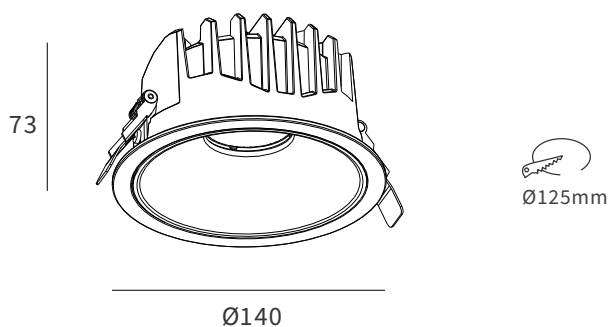

### FEATURES

MATERIAL	Die-cast aluminum
FINISH	White, Black
RATED POWER	28W
WORKING VOLTAGE	24V DC
RADIANCE ANGLE	15°, 24°, 38°, 55°
MOUNTING	Ceiling recessed
CONNECTION	Indoor rated connections
LAMP LIFE	50,000 Hrs
DIMENSION	Ø140x 73mm (Cutout Ø125mm)
OPERATING TEMP	-20° C - +50° C
CONTROL	On/Off

### DIMENSIONS