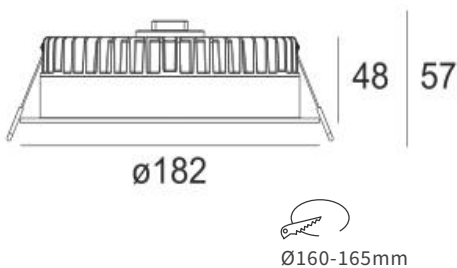

FEATURES

MATERIAL	Aluminum
FINISH	White, Black
RATED POWER	20W
WORKING CURRENT	700mA
RADIANCE ANGLE	100°
MOUNTING	Ceiling recessed
CONNECTION	Indoor rated connections
LAMP LIFE	50,000 Hrs
DIMENSION	Ø182 x 48mm (cutout Ø160-165mm)
OPERATING TEMP	-20° C - +50° C
CONTROL	On/Off

CREE
LED Quality

700mA
Working Current

20W
Rated power

ELECTRICAL DATA

POWER CONSUMPTION	20W
SUPPLY VOLTAGE	AC 230V
COLORS	2700K, 3000K, 4000K
CRI	90+
LUMEN	1830lm

DIMENSIONS

ORDERING LOGIC

PRODUCT	WATTAGE	COLOR TEMPERATURE	CONTROL	CURRENT	BEAM ANGLE	FINISH	CUSTOM
MRDL 0624	20 - 20W	(CT27) 2700K (CT30) 3000K (CT40) 4000K	ON/OFF	700mA	100 - 100°	WH - White BK - Black	xx