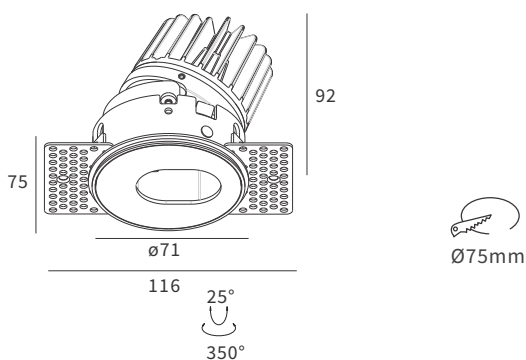

### FEATURES

MATERIAL	Aluminum
FINISH	White
RATED POWER	10W
WORKING CURRENT	500mA
RADIANCE ANGLE	15°, 24°, 36°, 60°
MOUNTING	Ceiling recessed
CONNECTION	Indoor rated connections
LAMP LIFE	50,000 Hrs
DIMENSION	Ø71 x 92mm(CutoutØ75mm)
OPERATING TEMP	-20° C - +50° C
CONTROL	On/Off

### DIMENSIONS