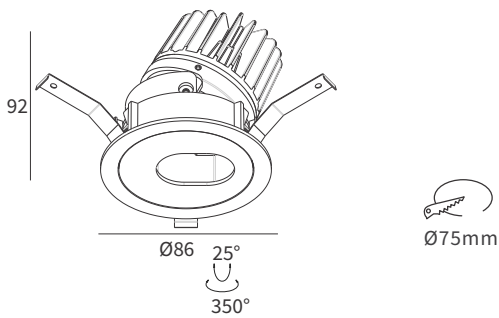

### FEATURES

MATERIAL	Aluminum
FINISH	White
RATED POWER	10W
WORKING CURRENT	500mA
RADIANCE ANGLE	15°, 24°, 36°, 60°
MOUNTING	Ceiling recessed
CONNECTION	Indoor rated connections
LAMP LIFE	50,000 Hrs
DIMENSION	Ø86 x 92mm(CutoutØ75mm)
OPERATING TEMP	-20° C - +50° C
CONTROL	On/Off

### DIMENSIONS