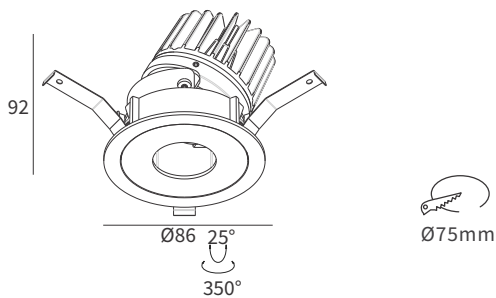

FEATURES

MATERIAL	Aluminum
FINISH	White
RATED POWER	10W
WORKING CURRENT	500mA
RADIANCE ANGLE	15°, 24°, 36°, 60°
MOUNTING	Ceiling recessed
CONNECTION	Indoor rated connections
LAMP LIFE	50,000 Hrs
DIMENSION	Ø86 x 92mm(CutoutØ75mm)
OPERATING TEMP	-20° C - +50° C
CONTROL	On/Off

1 LED
LED Quality

500mA
Working Current

10W
Rated power

ELECTRICAL DATA

POWER CONSUMPTION	10W
SUPPLY VOLTAGE	220-240VAC
COLORS	2700K, 3000K, 4000K
CRI	90+
LUMEN	80lm/W

DIMENSIONS

ORDERING LOGIC

PRODUCT	WATTAGE	COLOR TEMPERATURE	CONTROL	CURRENT	BEAM ANGLE	FINISH	CUSTOM
MRDL 0832	10 - 10W	(CT27) 2700K (CT30) 3000K (CT40) 4000K	ON/OFF	500mA	15 - 15° 24 - 24° 36 - 36° 60 - 60°	WH - White	xx

Sample: MRDL 0832 - 10 - CT27 - ON/OFF - 500mA - 15 - WH - XX