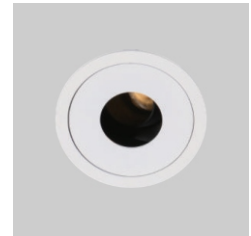

MAXI RECESSED DOWN LIGHT SERIES

MRDL 0832

Mono IP54 CE

YYZ Maxi recessed downlight is a range of downlight whose compact design delivers excellent glare free visual comfort, energy efficiency, easy installation, and good architectural integration. It is specially used for general and accent lighting purposes.

FEATURES

MATERIAL	Aluminum
FINISH	White
RATED POWER	10W
WORKING CURRENT	500mA
RADIANCE ANGLE	15°, 24°, 36°, 60°
MOUNTING	Ceiling recessed
CONNECTION	Indoor rated connections
LAMP LIFE	50,000 Hrs
DIMENSION	Ø86 x 92mm(CutoutØ75mm)
OPERATING TEMP	-20° C - +50° C
CONTROL	On/Off

1 LED
LED Quality

500mA
Working Current

10W
Rated power

ELECTRICAL DATA

POWER CONSUMPTION	10W
SUPPLY VOLTAGE	220-240VAC
COLORS	2700K, 3000K, 4000K
CRI	90+
LUMEN	80lm/W

DIMENSIONS

ORDERING LOGIC

PRODUCT	WATTAGE	COLOR TEMPERATURE	CONTROL	CURRENT	BEAM ANGLE	FINISH	CUSTOM
MRDL 0832	10 - 10W	(CT27) 2700K (CT30) 3000K (CT40) 4000K	ON/OFF	500mA	15 - 15° 24 - 24° 36 - 36° 60 - 60°	WH - White	xx