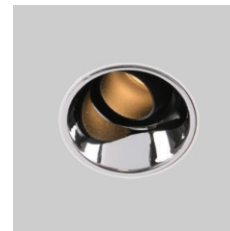

## MRTDL 0831

Mono IP54 CE

YYZ Maxi recessed downlight is a range of downlight whose compact design delivers excellent glare free visual comfort, energy efficiency, easy installation, and good architectural integration. It is specially used for general and accent lighting purposes.

### FEATURES

MATERIAL	Aluminum
FINISH	White
RATED POWER	10W
WORKING CURRENT	500mA
RADIANCE ANGLE	15°, 24°, 36°, 60°
MOUNTING	Ceiling recessed
CONNECTION	Indoor rated connections
LAMP LIFE	50,000 Hrs
DIMENSION	Ø71 x 92mm(CutoutØ75mm)
OPERATING TEMP	-20° C - +50° C
CONTROL	On/Off