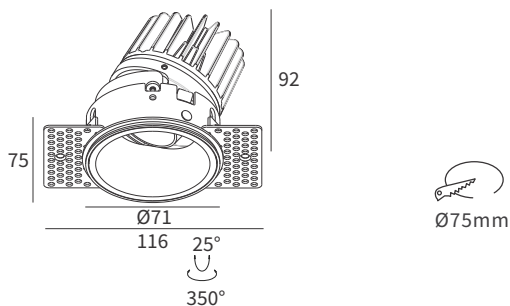

### FEATURES

MATERIAL	Aluminum
FINISH	White
RATED POWER	10W
WORKING CURRENT	500mA
RADIANCE ANGLE	15°, 24°, 36°, 60°
MOUNTING	Ceiling recessed
CONNECTION	Indoor rated connections
LAMP LIFE	50,000 Hrs
DIMENSION	Ø71 x 92mm(CutoutØ75mm)
OPERATING TEMP	-20° C - +50° C
CONTROL	On/Off

### DIMENSIONS