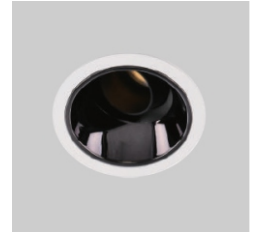

MAXI RECESSED DOWN LIGHT SERIES

MRDL 0830

Mono IP54 CE

YYZ Maxi recessed downlight is a range of downlight whose compact design delivers excellent glare free visual comfort, energy efficiency, easy installation, and good architectural integration. It is specially used for general and accent lighting purposes.

FEATURES

MATERIAL	Aluminum
FINISH	White
RATED POWER	10W
WORKING CURRENT	500mA
RADIANCE ANGLE	15°, 24°, 36°, 60°
MOUNTING	Ceiling recessed
CONNECTION	Indoor rated connections
LAMP LIFE	50,000 Hrs
DIMENSION	Ø86 x 92mm(CutoutØ75mm)
OPERATING TEMP	-20° C - +50° C
CONTROL	On/Off

1 LED
LED Quality

500mA
Working Current

10W
Rated power

ELECTRICAL DATA

POWER CONSUMPTION	10W
SUPPLY VOLTAGE	220-240VAC
COLORS	2700K, 3000K, 4000K
CRI	90+
LUMEN	80lm/W

DIMENSIONS

ORDERING LOGIC

PRODUCT	WATTAGE	COLOR TEMPERATURE	CONTROL	CURRENT	BEAM ANGLE	FINISH	CUSTOM
MRDL 0830	10 - 10W	(CT27) 2700K (CT30) 3000K (CT40) 4000K	ON/OFF	500mA	15 - 15° 24 - 24° 36 - 36° 60 - 60°	WH - White	xx