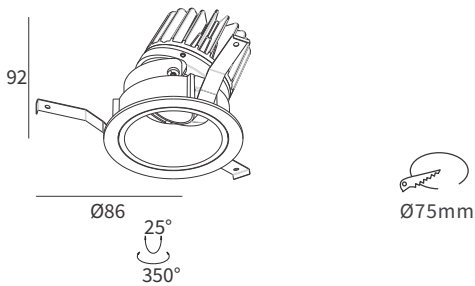

MAXI RECESSED DOWN LIGHT SERIES

MRDL 0830

Mono IP54 CE

YYZ Maxi recessed downlight is a range of downlight whose compact design delivers excellent glare free visual comfort, energy efficiency, easy installation, and good architectural integration. It is specially used for general and accent lighting purposes.

FEATURES

MATERIAL	Aluminum
FINISH	White
RATED POWER	10W
WORKING CURRENT	500mA
RADIANCE ANGLE	15°, 24°, 36°, 60°
MOUNTING	Ceiling recessed
CONNECTION	Indoor rated connections
LAMP LIFE	50,000 Hrs
DIMENSION	Ø86 x 92mm(CutoutØ75mm)
OPERATING TEMP	-20° C - +50° C
CONTROL	On/Off

1 LED
LED Quality

500mA
Working Current

10W
Rated power

ELECTRICAL DATA

POWER CONSUMPTION	10W
SUPPLY VOLTAGE	220-240VAC
COLORS	2700K, 3000K, 4000K
CRI	90+
LUMEN	80lm/W

DIMENSIONS

ORDERING LOGIC

PRODUCT	WATTAGE	COLOR TEMPERATURE	CONTROL	CURRENT	BEAM ANGLE	FINISH	CUSTOM
MRDL 0830	10 - 10W	(CT27) 2700K (CT30) 3000K (CT40) 4000K	ON/OFF	500mA	15 - 15° 24 - 24° 36 - 36° 60 - 60°	WH - White	xx