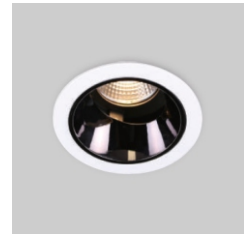

MAXI RECESSED DOWN LIGHT SERIES

MRDL 0739

Mono IP20 CE

YYZ Maxi recessed downlight is a range of downlight whose compact design delivers excellent glare free visual comfort, energy efficiency, easy installation, and good architectural integration. It is specially used for general and accent lighting purposes.

FEATURES

MATERIAL	Aluminum
FINISH	White
RATED POWER	12W
WORKING CURRENT	350mA
RADIANCE ANGLE	15°, 24°, 36°, 60°
MOUNTING	Ceiling recessed
CONNECTION	Indoor rated connections
LAMP LIFE	50,000 Hrs
DIMENSION	Ø82 x 90mm(CutoutØ75mm)
OPERATING TEMP	-20° C - +50° C
CONTROL	On/Off

1 LED
LED Quality

350mA
Working Current

12W
Rated power

ELECTRICAL DATA

POWER CONSUMPTION	12W
SUPPLY VOLTAGE	220-240VAC
COLORS	2700K, 3000K, 4000K
CRI	90+
LUMEN	1080lm

DIMENSIONS

ORDERING LOGIC

PRODUCT	WATTAGE	COLOR TEMPERATURE	CONTROL	CURRENT	BEAM ANGLE	FINISH	CUSTOM
MRDL 0739	12 - 12W	(CT27) 2700K (CT30) 3000K (CT40) 4000K	ON/OFF	350mA	15 - 15° 24 - 24° 36 - 36° 60 - 60°	WH - White	xx