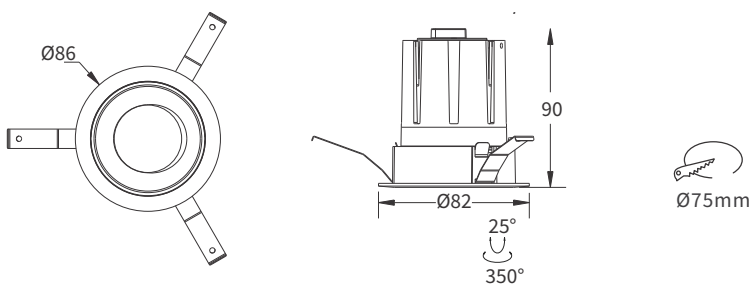

FEATURES

MATERIAL	Aluminum
FINISH	White
RATED POWER	12W
WORKING CURRENT	350mA
RADIANCE ANGLE	15°, 24°, 36°, 60°
MOUNTING	Ceiling recessed
CONNECTION	Indoor rated connections
LAMP LIFE	50,000 Hrs
DIMENSION	Ø82 x 90mm(CutoutØ75mm)
OPERATING TEMP	-20° C - +50° C
CONTROL	On/Off

1 LED
LED Quality

350mA
Working Current

12W
Rated power

ELECTRICAL DATA

POWER CONSUMPTION	12W
SUPPLY VOLTAGE	220-240VAC
COLORS	2700K, 3000K, 4000K
CRI	90+
LUMEN	1080lm

DIMENSIONS

ORDERING LOGIC

PRODUCT	WATTAGE	COLOR TEMPERATURE	CONTROL	CURRENT	BEAM ANGLE	FINISH	CUSTOM
MRDL 0739	12 - 12W	(CT27) 2700K (CT30) 3000K (CT40) 4000K	ON/OFF	350mA	15 - 15° 24 - 24° 36 - 36° 60 - 60°	WH - White	xx