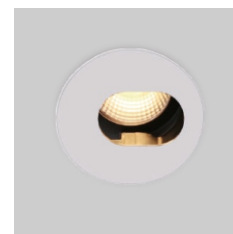

## MRTDL 0738

Mono IP20 CE

YYZ Maxi recessed downlight is a range of downlight whose compact design delivers excellent glare free visual comfort, energy efficiency, easy installation, and good architectural integration. It is specially used for general and accent lighting purposes.

### FEATURES

MATERIAL	Aluminum
FINISH	White
RATED POWER	12W
WORKING CURRENT	350mA
RADIANCE ANGLE	15°, 24°, 36°, 60°
MOUNTING	Ceiling recessed
CONNECTION	Indoor rated connections
LAMP LIFE	50,000 Hrs
DIMENSION	116 x 106mm(CutoutØ75mm)
OPERATING TEMP	-20° C - +50° C
CONTROL	On/Off