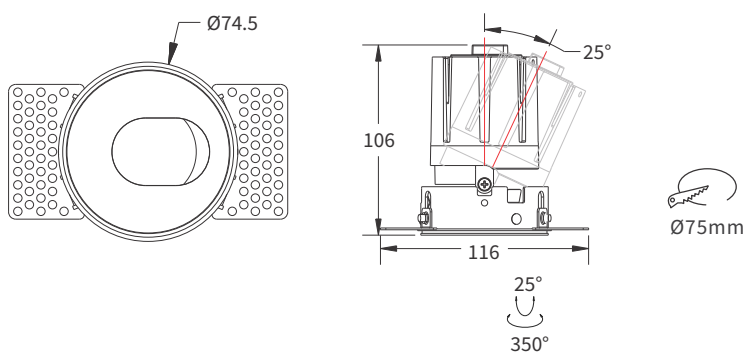

### FEATURES

MATERIAL	Aluminum
FINISH	White
RATED POWER	12W
WORKING CURRENT	350mA
RADIANCE ANGLE	15°, 24°, 36°, 60°
MOUNTING	Ceiling recessed
CONNECTION	Indoor rated connections
LAMP LIFE	50,000 Hrs
DIMENSION	116 x 106mm(CutoutØ75mm)
OPERATING TEMP	-20° C - +50° C
CONTROL	On/Off

### DIMENSIONS