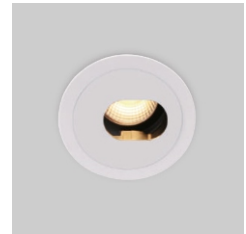

MAXI RECESSED DOWN LIGHT SERIES

MRDL 0737

Mono IP20 CE

YYZ Maxi recessed downlight is a range of downlight whose compact design delivers excellent glare free visual comfort, energy efficiency, easy installation, and good architectural integration. It is specially used for general and accent lighting purposes.

FEATURES

MATERIAL	Aluminum
FINISH	White
RATED POWER	12W
WORKING CURRENT	350mA
RADIANCE ANGLE	15°, 24°, 36°, 60°
MOUNTING	Ceiling recessed
CONNECTION	Indoor rated connections
LAMP LIFE	50,000 Hrs
DIMENSION	Ø86 x 106mm(CutoutØ75mm)
OPERATING TEMP	-20° C - +50° C
CONTROL	On/Off

1 LED
LED Quality

C 350mA
Working Current

W 12W
Rated power

ELECTRICAL DATA

POWER CONSUMPTION	12W
SUPPLY VOLTAGE	220-240VAC
COLORS	2700K, 3000K, 4000K
CRI	90+
LUMEN	1300lm

DIMENSIONS

ORDERING LOGIC

PRODUCT	WATTAGE	COLOR TEMPERATURE	CONTROL	CURRENT	BEAM ANGLE	FINISH	CUSTOM
MRDL 0737	12 - 12W	(CT27)	2700K	350mA	15 - 15°	WH - White	xx
		(CT30)	3000K		24 - 24°		
		(CT40)	4000K		36 - 36°		
					60 - 60°		