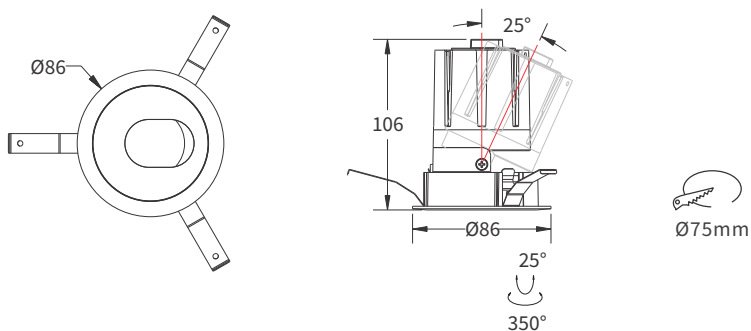

FEATURES

MATERIAL	Aluminum
FINISH	White
RATED POWER	12W
WORKING CURRENT	350mA
RADIANCE ANGLE	15°, 24°, 36°, 60°
MOUNTING	Ceiling recessed
CONNECTION	Indoor rated connections
LAMP LIFE	50,000 Hrs
DIMENSION	Ø86 x 106mm(CutoutØ75mm)
OPERATING TEMP	-20° C - +50° C
CONTROL	On/Off

1 LED
LED Quality

C 350mA
Working Current

W 12W
Rated power

ELECTRICAL DATA

POWER CONSUMPTION	12W
SUPPLY VOLTAGE	220-240VAC
COLORS	2700K, 3000K, 4000K
CRI	90+
LUMEN	1300lm

DIMENSIONS

ORDERING LOGIC

PRODUCT	WATTAGE	COLOR TEMPERATURE	CONTROL	CURRENT	BEAM ANGLE	FINISH	CUSTOM
MRDL 0737	12 - 12W	(CT27)	2700K	350mA	15 - 15°	WH - White	xx
		(CT30)	3000K		24 - 24°		
		(CT40)	4000K		36 - 36°		
					60 - 60°		