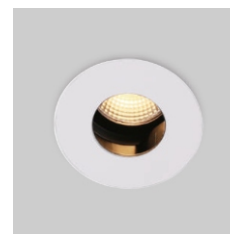

# MAXI RECESSED TRIMLESS DOWN LIGHT SERIES

## MRTDL 0736

Mono IP20 CE

YYZ Maxi recessed downlight is a range of downlight whose compact design delivers excellent glare free visual comfort, energy efficiency, easy installation, and good architectural integration. It is specially used for general and accent lighting purposes.

### FEATURES

MATERIAL	Aluminum
FINISH	White
RATED POWER	12W
WORKING CURRENT	350mA
RADIANCE ANGLE	15°, 24°, 36°, 60°
MOUNTING	Ceiling recessed
CONNECTION	Indoor rated connections
LAMP LIFE	50,000 Hrs
DIMENSION	116 x 106mm(CutoutØ75mm)
OPERATING TEMP	-20° C - +50° C
CONTROL	On/Off