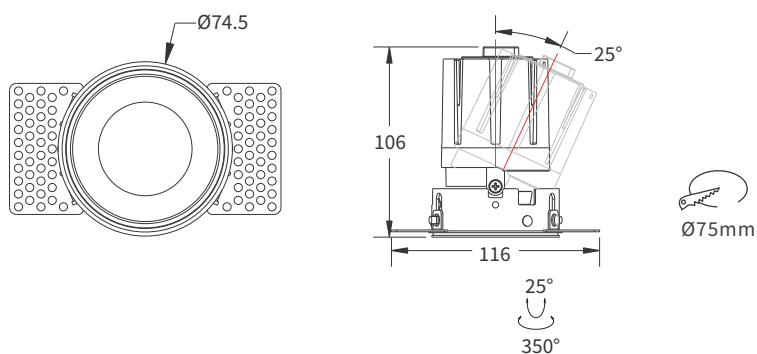

### FEATURES

MATERIAL	Aluminum
FINISH	White
RATED POWER	12W
WORKING CURRENT	350mA
RADIANCE ANGLE	15°, 24°, 36°, 60°
MOUNTING	Ceiling recessed
CONNECTION	Indoor rated connections
LAMP LIFE	50,000 Hrs
DIMENSION	116 x 106mm(CutoutØ75mm)
OPERATING TEMP	-20° C - +50° C
CONTROL	On/Off

### DIMENSIONS