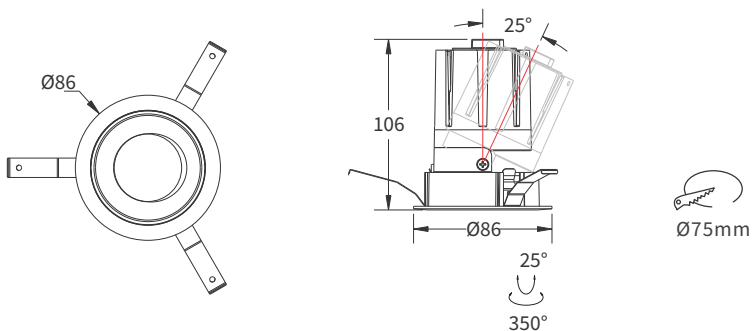

MAXI RECESSED DOWN LIGHT SERIES

MRDL 0735

Mono IP20 CE

YYZ Maxi recessed downlight is a range of downlight whose compact design delivers excellent glare free visual comfort, energy efficiency, easy installation, and good architectural integration. It is specially used for general and accent lighting purposes.

FEATURES

MATERIAL	Aluminum
FINISH	White
RATED POWER	12W
WORKING CURRENT	350mA
RADIANCE ANGLE	15°, 24°, 36°, 60°
MOUNTING	Ceiling recessed
CONNECTION	Indoor rated connections
LAMP LIFE	50,000 Hrs
DIMENSION	Ø86 x 106mm(CutoutØ75mm)
OPERATING TEMP	-20° C - +50° C
CONTROL	On/Off

1 LED
LED Quality

C 350mA
Working Current

W 12W
Rated power

ELECTRICAL DATA

POWER CONSUMPTION	12W
SUPPLY VOLTAGE	220-240VAC
COLORS	2700K, 3000K, 4000K
CRI	90+
LUMEN	1300lm

DIMENSIONS

ORDERING LOGIC

PRODUCT	WATTAGE	COLOR TEMPERATURE	CONTROL	CURRENT	BEAM ANGLE	FINISH	CUSTOM
MRDL 0735	12 - 12W	(CT27)	2700K	350mA	15 - 15°	WH - White	xx
		(CT30)	3000K		24 - 24°		
		(CT40)	4000K		36 - 36°		
					60 - 60°		