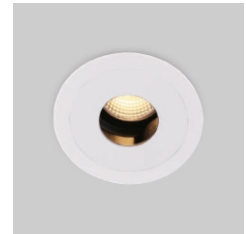

MAXI RECESSED DOWN LIGHT SERIES

MRDL 0735

Mono IP20 CE

YYZ Maxi recessed downlight is a range of downlight whose compact design delivers excellent glare free visual comfort, energy efficiency, easy installation, and good architectural integration. It is specially used for general and accent lighting purposes.

FEATURES

MATERIAL	Aluminum
FINISH	White
RATED POWER	12W
WORKING CURRENT	350mA
RADIANCE ANGLE	15°, 24°, 36°, 60°
MOUNTING	Ceiling recessed
CONNECTION	Indoor rated connections
LAMP LIFE	50,000 Hrs
DIMENSION	Ø86 x 106mm(CutoutØ75mm)
OPERATING TEMP	-20° C - +50° C
CONTROL	On/Off

1 LED
LED Quality

C 350mA
Working Current

W 12W
Rated power

ELECTRICAL DATA

POWER CONSUMPTION	12W
SUPPLY VOLTAGE	220-240VAC
COLORS	2700K, 3000K, 4000K
CRI	90+
LUMEN	1300lm

DIMENSIONS

ORDERING LOGIC

PRODUCT	WATTAGE	COLOR TEMPERATURE	CONTROL	CURRENT	BEAM ANGLE	FINISH	CUSTOM
MRDL 0735	12 - 12W	(CT27)	2700K	350mA	15 - 15°	WH - White	xx
		(CT30)	3000K		24 - 24°		
		(CT40)	4000K		36 - 36°		
					60 - 60°		