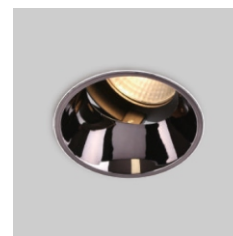

MAXI RECESSED TRIMLESS DOWN LIGHT SERIES

MRTDL 0734

Mono IP20 CE

YYZ Maxi recessed downlight is a range of downlight whose compact design delivers excellent glare free visual comfort, energy efficiency, easy installation, and good architectural integration. It is specially used for general and accent lighting purposes.

FEATURES

MATERIAL	Aluminum
FINISH	White
RATED POWER	12W
WORKING CURRENT	350mA
RADIANCE ANGLE	15°, 24°, 36°, 60°
MOUNTING	Ceiling recessed
CONNECTION	Indoor rated connections
LAMP LIFE	50,000 Hrs
DIMENSION	Ø116 x 106mm(CutoutØ75mm)
OPERATING TEMP	-20° C - +50° C
CONTROL	On/Off