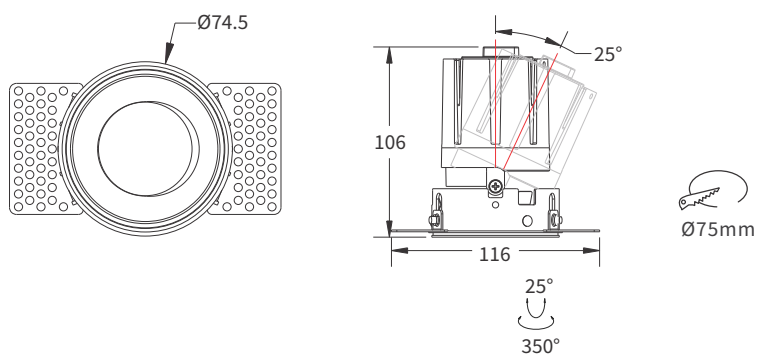

MAXI RECESSED TRIMLESS DOWN LIGHT SERIES

MRTDL 0734

Mono IP20 CE

YYZ Maxi recessed downlight is a range of downlight whose compact design delivers excellent glare free visual comfort, energy efficiency, easy installation, and good architectural integration. It is specially used for general and accent lighting purposes.

FEATURES

MATERIAL	Aluminum
FINISH	White
RATED POWER	12W
WORKING CURRENT	350mA
RADIANCE ANGLE	15°, 24°, 36°, 60°
MOUNTING	Ceiling recessed
CONNECTION	Indoor rated connections
LAMP LIFE	50,000 Hrs
DIMENSION	Ø116 x 106mm(CutoutØ75mm)
OPERATING TEMP	-20° C - +50° C
CONTROL	On/Off

- 1 LED
LED Quality
- 350mA
Working Current
- 12W
Rated power

ELECTRICAL DATA

POWER CONSUMPTION	12W
SUPPLY VOLTAGE	220-240VAC
COLORS	2700K, 3000K, 4000K
CRI	90+
LUMEN	1300lm

DIMENSIONS

ORDERING LOGIC

PRODUCT	WATTAGE	COLOR TEMPERATURE	CONTROL	CURRENT	BEAM ANGLE	FINISH	CUSTOM
MRTDL 0734	12 - 12W	(CT27) 2700K (CT30) 3000K (CT40) 4000K	ON/OFF	350mA	15 - 15° 24 - 24° 36 - 36° 60 - 60°	WH - White	xx