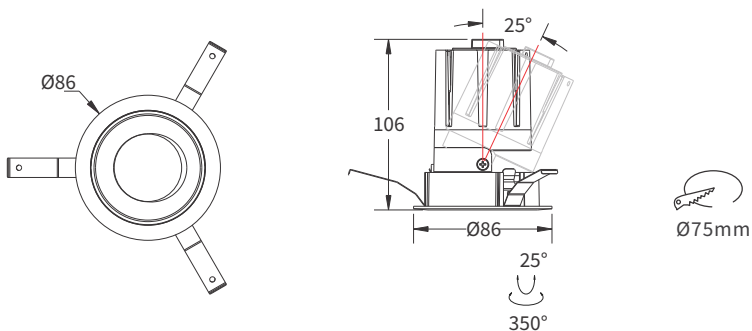

### FEATURES

MATERIAL	Aluminum
FINISH	White
RATED POWER	12W
WORKING CURRENT	350mA
RADIANCE ANGLE	15°, 24°, 36°, 60°
MOUNTING	Ceiling recessed
CONNECTION	Indoor rated connections
LAMP LIFE	50,000 Hrs
DIMENSION	Ø86 x 106mm(CutoutØ75mm)
OPERATING TEMP	-20° C - +50° C
CONTROL	On/Off

### DIMENSIONS