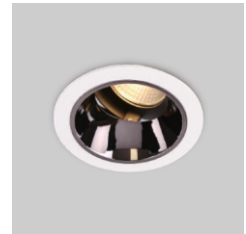

# MAXI RECESSED DOWN LIGHT SERIES

## MRDL 0733

Mono IP20 CE

YYZ Maxi recessed downlight is a range of downlight whose compact design delivers excellent glare free visual comfort, energy efficiency, easy installation, and good architectural integration. It is specially used for general and accent lighting purposes.

### FEATURES

MATERIAL	Aluminum
FINISH	White
RATED POWER	12W
WORKING CURRENT	350mA
RADIANCE ANGLE	15°, 24°, 36°, 60°
MOUNTING	Ceiling recessed
CONNECTION	Indoor rated connections
LAMP LIFE	50,000 Hrs
DIMENSION	Ø86 x 106mm(CutoutØ75mm)
OPERATING TEMP	-20° C - +50° C
CONTROL	On/Off