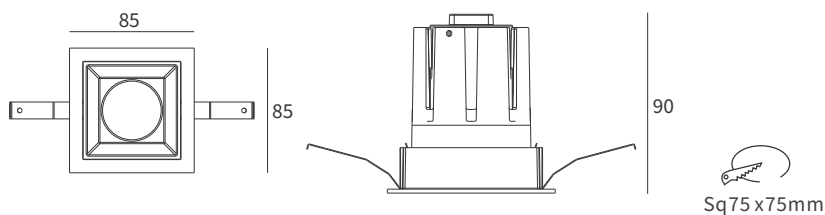

MAXI RECESSED DOWN LIGHT SERIES

MRDL 0065

Mono IP20 CE

YYZ Maxi recessed downlight is a range of downlight whose compact design delivers excellent glare free visual comfort, energy efficiency, easy installation, and good architectural integration. It is specially used for general and accent lighting purposes.

FEATURES

MATERIAL	Aluminum
FINISH	White
RATED POWER	12W
WORKING CURRENT	350mA
RADIANCE ANGLE	15°, 24°, 36°, 60°
MOUNTING	Ceiling recessed
CONNECTION	Indoor rated connections
LAMP LIFE	50,000 Hrs
DIMENSION	85 x 85 x 90mm(Cutout sq 75x75mm)
OPERATING TEMP	-20° C - +50° C
CONTROL	On/Off

- 1 LED
LED Quality
- 350mA
Working Current
- 12W
Rated power

ELECTRICAL DATA

POWER CONSUMPTION	12W
SUPPLY VOLTAGE	220-240VAC
COLORS	2700K, 3000K, 4000K
CRI	90+
LUMEN	1080lm

DIMENSIONS

ORDERING LOGIC

PRODUCT	WATTAGE	COLOR TEMPERATURE	CONTROL	CURRENT	BEAM ANGLE	FINISH	CUSTOM
MRDL 0065	12 - 12W	(CT27)	2700K	350mA	15 - 15°	WH - White	xx
		(CT30)	3000K		24 - 24°		
		(CT40)	4000K		36 - 36°		
					60 - 60°		