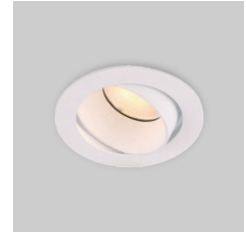

MAXI RECESSED DOWN LIGHT SERIES

MRDL 0063

Mono IP20 CE

YYZ Maxi recessed downlight is a range of downlight whose compact design delivers excellent glare free visual comfort, energy efficiency, easy installation, and good architectural integration. It is specially used for general and accent lighting purposes.

FEATURES

MATERIAL	Aluminum
FINISH	White
RATED POWER	12W
WORKING CURRENT	350mA
RADIANCE ANGLE	15°, 24°, 36°, 60°
MOUNTING	Ceiling recessed
CONNECTION	Indoor rated connections
LAMP LIFE	50,000 Hrs
DIMENSION	Ø85 x 88mm(CutoutØ75mm)
OPERATING TEMP	-20° C - +50° C
CONTROL	On/Off

1 LED
LED Quality

350mA
Working Current

12W
Rated power

ELECTRICAL DATA

POWER CONSUMPTION	12W
SUPPLY VOLTAGE	220-240VAC
COLORS	2700K, 3000K, 4000K
CRI	90+
LUMEN	1080lm

DIMENSIONS

ORDERING LOGIC

PRODUCT	WATTAGE	COLOR TEMPERATURE	CONTROL	CURRENT	BEAM ANGLE	FINISH	CUSTOM
MRDL 0063	12 - 12W	(CT27) 2700K (CT30) 3000K (CT40) 4000K	ON/OFF	350mA	15 - 15° 24 - 24° 36 - 36° 60 - 60°	WH - White	xx