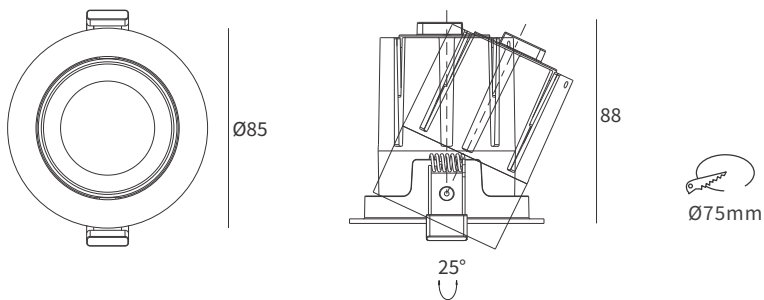

MAXI RECESSED DOWN LIGHT SERIES

MRDL 0063

Mono IP20 CE

YYZ Maxi recessed downlight is a range of downlight whose compact design delivers excellent glare free visual comfort, energy efficiency, easy installation, and good architectural integration. It is specially used for general and accent lighting purposes.

FEATURES

MATERIAL	Aluminum
FINISH	White
RATED POWER	12W
WORKING CURRENT	350mA
RADIANCE ANGLE	15°, 24°, 36°, 60°
MOUNTING	Ceiling recessed
CONNECTION	Indoor rated connections
LAMP LIFE	50,000 Hrs
DIMENSION	Ø85 x 88mm(CutoutØ75mm)
OPERATING TEMP	-20° C - +50° C
CONTROL	On/Off

1 LED
LED Quality

350mA
Working Current

12W
Rated power

ELECTRICAL DATA

POWER CONSUMPTION	12W
SUPPLY VOLTAGE	220-240VAC
COLORS	2700K, 3000K, 4000K
CRI	90+
LUMEN	1080lm

DIMENSIONS

ORDERING LOGIC

PRODUCT	WATTAGE	COLOR TEMPERATURE	CONTROL	CURRENT	BEAM ANGLE	FINISH	CUSTOM
MRDL 0063	12 - 12W	(CT27) 2700K (CT30) 3000K (CT40) 4000K	ON/OFF	350mA	15 - 15° 24 - 24° 36 - 36° 60 - 60°	WH - White	xx