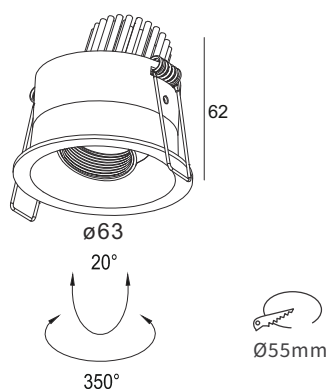

FEATURES

MATERIAL	Aluminum
FINISH	White, Black
RATED POWER	5W
WORKING CURRENT	500mA
RADIANCE ANGLE	15°, 24°, 38°, 50°
MOUNTING	Ceiling recessed
CONNECTION	Indoor rated connections
LAMP LIFE	50,000 Hrs
DIMENSION	Ø63 x 62mm (cutout Ø55mm)
OPERATING TEMP	-20° C - +50° C
CONTROL	On/Off, 1-10V, Dali

CITIZEN LED Quality

500mA Working Current

5W Rated power

ELECTRICAL DATA

POWER CONSUMPTION	5W
SUPPLY VOLTAGE	220-240VAC
COLORS	2700K, 3000K, 4000K
CRI	90+
LUMEN	480 lm

DIMENSIONS

ORDERING LOGIC

PRODUCT	COLOR TEMPERATURE	WATTAGE	BEAM ANGLE	BODY FINISH	CUSTOM
HLD-R05	(CT27)	2700K	5 - 5W	15 - 15°	BK - Black
	(CT30)	3000K		24 - 24°	WH - White
	(CT40)	4000K		38 - 38°	
				50 - 50°	
					XX - XXX