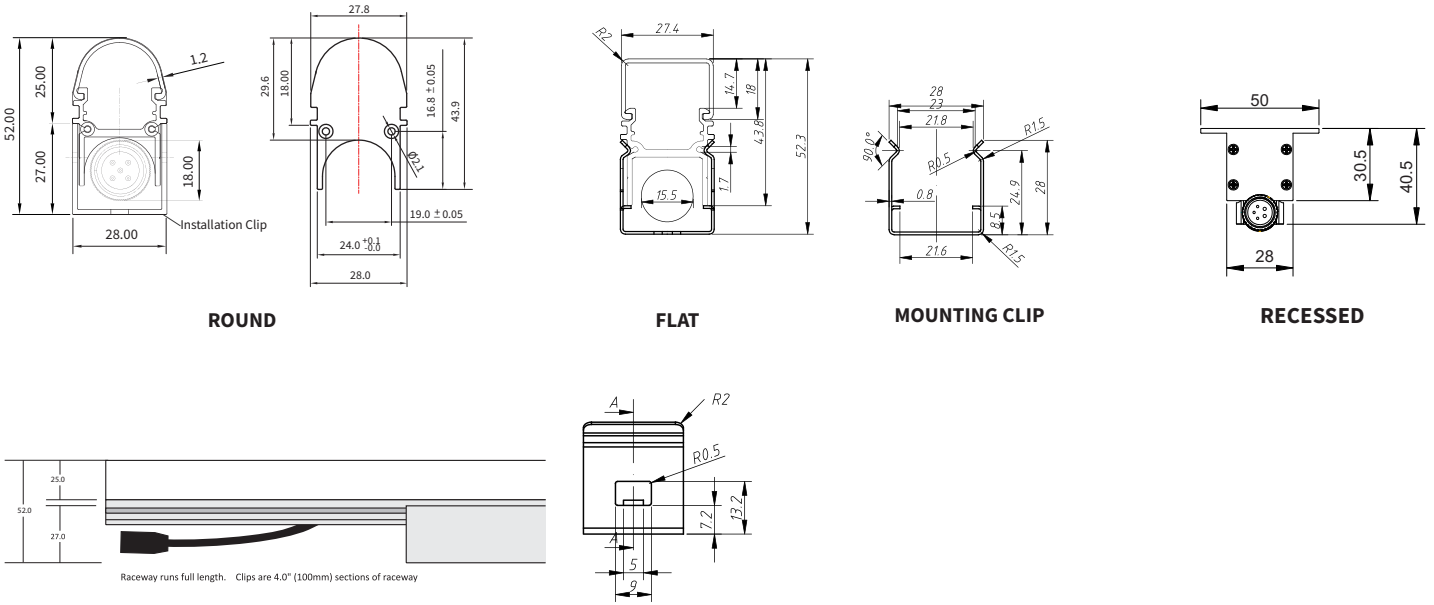

Vertex DMX RGBW Media Tube is designed for delineation of the architectural feature with DMX control program. Vertex consist DMX RDM which can be controlled by any third party DMX512 input

FEATURES

LIGHT SOURCE	3535 LED
LED QUANTITY	60 LEDS / MTR (70 LED/4 FT)
FINISH	ALUMINUM , CLEAR / MILKY DIFFUSER
WORKING VOLTAGE	24 VOLTS
RATED CURRENT	600 mA / MTR
RATED POWER	15W / 4FT
RADIANCE ANGLE	180°
LAMP LIFE	30,000 HRS
MOUNTING	MOUNTING CLIP / CHANNEL
CONNECTION	OUTDOOR RATED CONNECTIONS
CUTTING INCREMENTS	300mm
DIMENSIONS	52(H) x 28(W)mm- ROUND, 52.3(H)x27.4(W)mm-FLAT, 50(H)x28(W)mm-RECESSED
MAX DAISY RUN	8 MTR MAX DAISY CHAIN (REF WIRING DETAILS)
OPERATION TEMP	-20° C - +50° C
STORAGE TEMP	-40° C - +90° C
WEIGHT	0.67 KG/MTR
LIGHT INTENSITY	144 CD/MTR
CONTROL	DMX ADDRESSABLE (100 mm/300mm)

CREE
LED Quality

24 VOLTS
Working Voltage

12.5W/mtr
Rated power

ELECTRICAL DATA

POWER CONSUMPTION	15W/4FT
SUPPLY VOLTAGE	24 VOLTS
SUPPLY CURRENT	600mA
COLORS	RGBW
CRI	80+
LEDS / 3.3FT	60

ORDERING LOGIC

PRODUCT SERIES	CONTROL	PIXEL	COLOR	VOLTAGE	FIXTURE LENGTH	MOUNTING	CUSTOM
VTX - RO (Round)	DMX(ADDRESSABLE)	10 - (100mm)	RGBW	24 (24 Vdc)	1 - 1 FT (300mm)	CLP - Clip	xx
VTX - FL (Flat)		30 - (300mm)			4 - 4FT (1200mm)	CHL - Chanel	
VTX - RE (Recessed)							

Sample: VTX-RO-DMX-30-RGB-24-4-CLP-XX

DRAWING

WIRING DETAILS