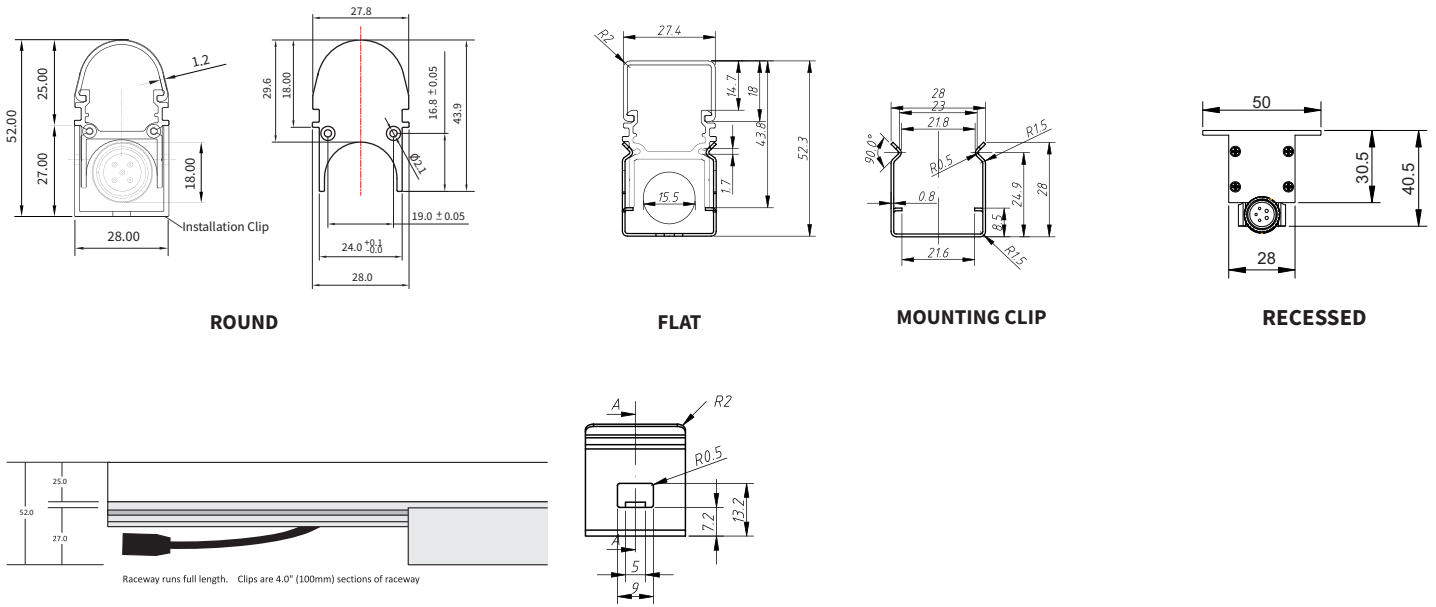

Vertex DMX RGB Media Tube is designed for delineation of the architectural feature with DMX control program. Vertex consist DMX RDM which can be controlled by any third party DMX512 input

FEATURES

LIGHT SOURCE	3535 LED
LED QUANTITY	60 LEDS / MTR (70 LED/4 FT)
FINISH	ALUMINUM , CLEAR / MILKY DIFFUSER
WORKING VOLTAGE	24 VOLTS
RATED CURRENT	600 mA / MTR
RATED POWER	15W / 4FT
RADIANCE ANGLE	180°
LAMP LIFE	30,000 HRS
MOUNTING	MOUNTING CLIP / CHANNEL
CONNECTION	OUTDOOR RATED CONNECTIONS
CUTTING INCREMENTS	300mm
DIMENSIONS	52(H) x 28(W)mm- ROUND, 52.3(H)x27.4(W)mm-FLAT, 50(H)x28(W)mm-RECESSED
MAX DAISY RUN	8 MTR MAX DAISY CHAIN (REF WIRING DETAILS)
OPERATION TEMP	-20° C - +50° C
STORAGE TEMP	-40° C - +90° C
WEIGHT	0.67 KG/MTR
LIGHT INTENSITY	144 CD/MTR
CONTROL	DMX ADDRESSABLE (100 mm/300mm)

ELECTRICAL DATA

POWER CONSUMPTION	15W/4FT
SUPPLY VOLTAGE	24 VOLTS
SUPPLY CURRENT	600mA
COLORS	RGB
CRI	80+
LEDS / 3.3FT	60

ORDERING LOGIC

PRODUCT SERIES	CONTROL	PIXEL	COLOR	VOLTAGE	FIXTURE LENGTH	MOUNTING	CUSTOM
VTX - RO (Round)	DMX(ADDRESSABLE)	10 - (100mm)	RGB	24 (24 Vdc)	1 - 1 FT (300mm)	CLP - Clip	xx
VTX - FL (Flat)		30 - (300mm)			4 - 4FT (1200mm)		
VTX - RE (Recessed)						CHL - Chanel	

Sample: VTX-RO-DMX-30-RGB-24-4-CLP-XX

DRAWING

WIRING DETAILS