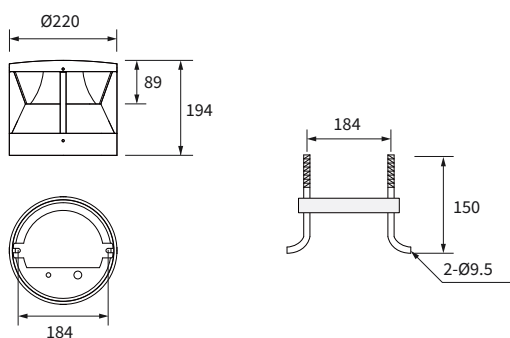

FEATURES

HOUSING	DIE-CAST ALUMINUM
WORKING VOLTAGE	220-240V AC 50-60Hz
MOUNTING	SURFACE MOUNTED(Floor)
OPTIC	360°
DIMENSIONS	Ø220x194(H)mm
OPERATION TEMP	-30° C - +50° C
BODY COLOR	DARK GREY
LAMP LIFE	50,000 HRS
CONTROL	ON/OFF

ELECTRICAL DATA

RATED POWER	14W
COLORS	3000K, 4000K
CRI	80
LUMEN OUTPUT	727lm

LUMILEDS
LED Quality

220-240V AC
Working Voltage

14W
Rated power

DIMENSION

ORDERING LOGIC

PRODUCT	WATTAGE	COLOR TEMPERATURE	OPTIC	CONTROL	FINISH
TTE	14 - 14W	(CT30) 3000K (CT40) 4000K (CTXX) Custom	360 - 360°	ND - Non Dimmable	DG - Dark Grey

Sample: TTE - 14 - CT30 - 360 - ND - DG