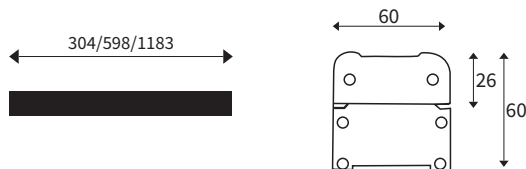

FEATURES

LED QUANTITY	24 LED/MTR
FINISH	6063 HIGH DENSITY ALUMINUM
WORKING VOLTAGE	220-240 VAC
RATED POWER	12/24/48W
BEAM ANGLE	15°, 20°, 30°, 50°. 10x40°
AVAILABLE LENGTH	304MM, 598MM, 1183MM
MOUNTING	SURFACE MOUNTING
OPTIC	CLEAR TEMPERED GLASS
DIMENSIONS	304, 598, 1183(L) x 60(B) x 60(H)
OPERATION TEMP	-5° C - +50° C
STORAGE TEMP	-20° C - +60° C
LAMP LIFE	50000 HRS
BODY COLOR	BLACK, GRAY, WHITE
CONTROL	DMX, DALI & 0-10V

CREE / NICHIA
LED Quality

220-240 VAC
Working Voltage

12 W (304mm), 24 W(598mm)
48 W(1186mm)
Rated power

ELECTRICAL DATA

POWER CONSUMPTION	304MM-12W, 598MM-24W, 1183MM-48W
SUPPLY VOLTAGE	220-240 VAC
COLORS	2700K, 3000K, 3500K, 4000K, 5000K, 5700K, 6500K
CRI	90+
LUMEN	100-110 lm/W @ 4000K

DIMENSION

ORDERING LOGIC

PRODUCT	POWER	OPTIC	COLOR TEMPERATURE	DEIVER	VOLTAGE	FIXTURE LENGTH	BODY COLOR	CUSTOM
LINEAR WALL WASHER - (LWW)	12 - 12W (304mm)	15	15° (CT27) 2700K	D - DMX	240 - 220-240VAC	304 - 304mm (12W)	BK - BLACK	XX
	24 - 24W (598mm)	20	20° (CT30) 3000K	DA - DALI		598 - 598mm (24W)	GR - GRAY	
	48 - 48W (1183mm)	30	30° (CT35) 3500K	AN - Analogue (0-10v)		1183 - 1183mm (48W)	WH - WHITE	
		50	50° (CT40) 4000K					
		10x40 - 10° x 40°	(CT50) 5000K					
			(CT57) 5700K					
			(CT65) 6500K					