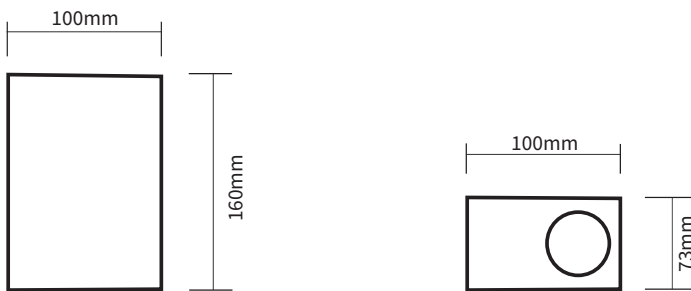

# BRIGHT 20

BR-20

**IP65** WET RATED **CE** **2x10W**

YYZ surface mounted wall luminaire developed to brighten the floor and outdoor building facade using the high performance of the LED light source. The outdoor lighting fixture is designed with a simple rectangle shape and sleek side-line to complete the unique and contemporary look. Especially it is ideally suited for any wall and the alternative use of recessed step lights because of the compact size. The luminaire is specially designed to have no dark zone from the wall.

## FEATURES

HOUSING	Die-cast aluminum
INPUT CURRENT	250mA
POWER CONSUMPTION	2x10W
LUMINOUS FLUX	2x642lm@3000K, 2x689 lm @4000K
BRAND OF LEDS	CREE
BEAM ANGLE	24°
MATERIAL	Aluminium
FINISHING (COLOR HOUSING)	Silver, White, Black
LED LIFETIME	50,000hrs
DIMENSION	100x160x73mm
CONTROL	Non-Dim

## DIMENSION