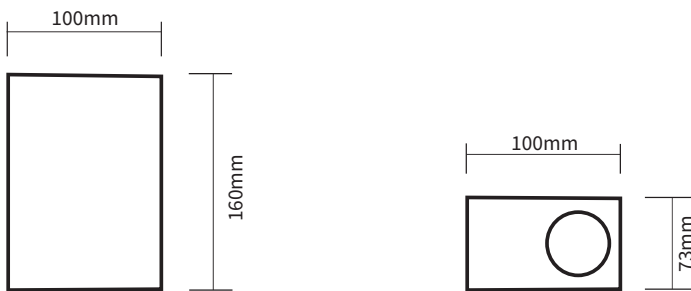

## FEATURES

HOUSING	Die-cast aluminum
INPUT CURRENT	350mA
POWER CONSUMPTION	15W
LUMINOUS FLUX	1052lm@3000K, 1125 lm @4000K
BRAND OF LEDS	CREE
BEAM ANGLE	24°
MATERIAL	Aluminium
FINISHING (COLOR HOUSING)	Silver, White, Black
LED LIFETIME	50,000hrs
DIMENSION	100x160x73mm
CONTROL	Non-Dim

## DIMENSION