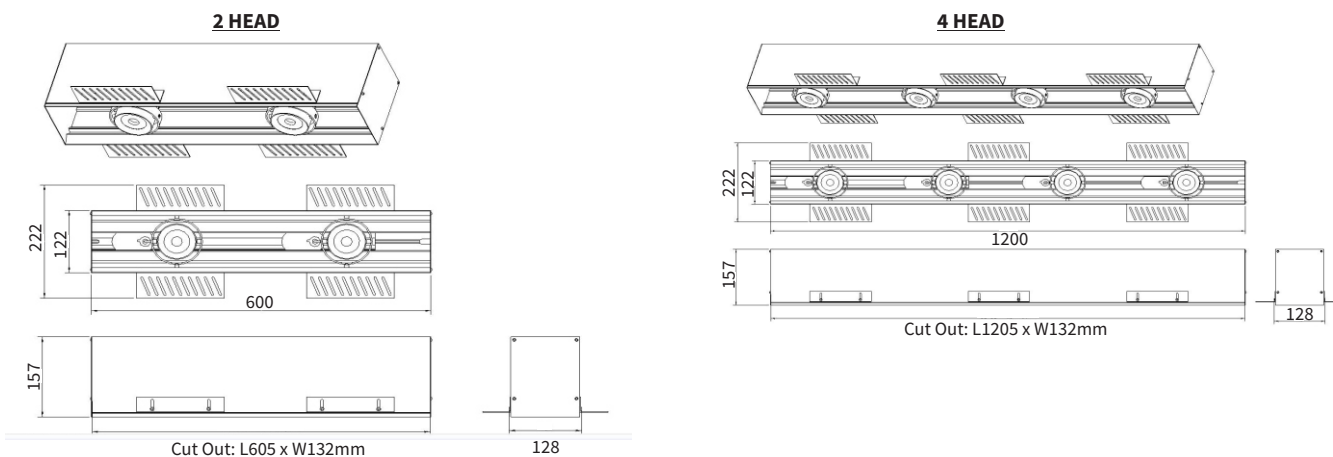

TENTACLE NEO

TTL-N-R & TTL-N-RT

Mono IP20 CE

YYZ Tentacle Recessed 6 features adjustable, drop down spots with directional gimbal rings. The system can be made in individual or continuous runs with a multitude of finish options. Available in recessed trim and trimless models.

TTL-N-R: (Trimless)

TTL-N-RT: (With Trim)

FEATURES

HOUSING	100% RECYCLABLE, EXTRUDED ARCHITECTURAL GRADE T6061 ALUMINIUM
BEAM ANGLE	24°
MOUNTING	RECESSED
OPTIC	ANTI-GLARE LENS
DIMENSIONS	600 x 122mm(2 Head), 1200 x 122mm(4 Head)
OPERATION TEMP	-20° C - +50° C
LAMP LIFE	50,000 HRS
LUMEN	1700 lm
CONTROL	NON-DIMMABLE, TRIAC, 1-10V, DALI

- LUMILEDS
LED Quality
- 240V AC
Working Voltage
- 20W
Rated power

DIMENSION

ORDERING LOGIC

PRODUCT	WATTAGE	CRI	COLOR TEMPERATURE	DRIVER	VOLTAGE	NUMBER OF HEAD	FINISH
TTL-N-R	20 - 20W	90	(CT30) 3000K	ND - ON-OFF	220 - 240V AC	2 - 2Head	AL - Aluminium
TTL-N-RT			(CT40) 4000K	AN - 1-10V DA - DALI TR - TRIAC		4 - 4Head	BK - Black WH - White XX - Custom