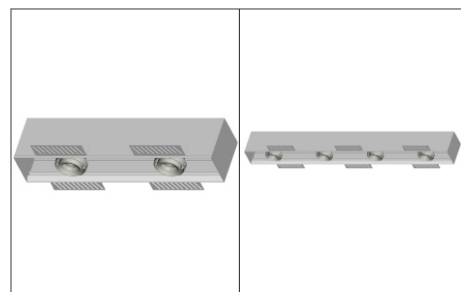

TENTACLE NEO

TTL-N-R & TTL-N-RT

Mono IP20 CE

YYZ Tentacle Recessed 6 features adjustable, drop down spots with directional gimbal rings. The system can be made in individual or continuous runs with a multitude of finish options. Available in recessed trim and trimless models.

TTL-N-R: (Trimless)

TTL-N-RT: (With Trim)

FEATURES

HOUSING	100% RECYCLABLE, EXTRUDED ARCHITECTURAL GRADE T6061 ALUMINIUM
BEAM ANGLE	24°
MOUNTING	RECESSED
OPTIC	ANTI-GLARE LENS
DIMENSIONS	600 x 122mm(2 Head), 1200 x 122mm(4 Head)
OPERATION TEMP	-20° C - +50° C
LAMP LIFE	50,000 HRS
LUMEN	1700 lm
CONTROL	NON-DIMMABLE, TRIAC, 1-10V, DALI

- LUMILEDS
LED Quality
- 240V AC
Working Voltage
- 20W
Rated power

DIMENSION

ORDERING LOGIC

PRODUCT	WATTAGE	CRI	COLOR TEMPERATURE	DRIVER	VOLTAGE	NUMBER OF HEAD	FINISH
TTL-N-R	20 - 20W	90	(CT30) 3000K	ND - ON-OFF	220 - 240V AC	2 - 2Head	AL - Aluminium
TTL-N-RT			(CT40) 4000K	AN - 1-10V DA - DALI TR - TRIAC		4 - 4Head	BK - Black WH - White XX - Custom