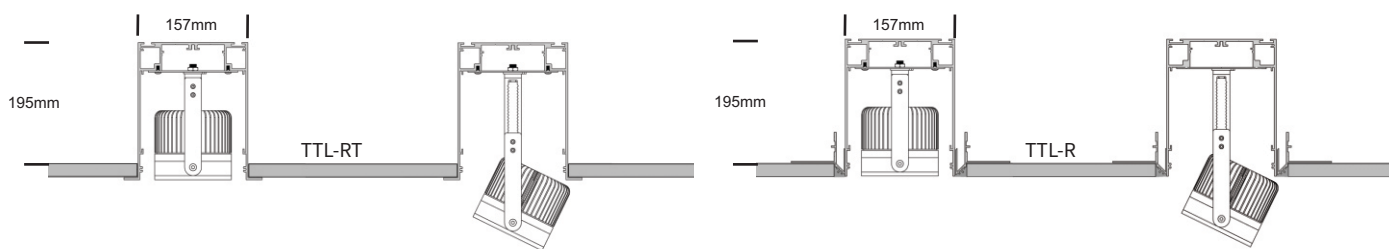

TENTACLE (RECESSED) TTL-R & TTL-RT

Mono IP20 CE

YYZ Tentacle Recessed 6 features adjustable, drop down spots with directional gimbal rings. The system can be made in individual or continuous runs with a multitude of finish options. Available in recessed trim and trimless models.

TTL-R: (Trimless)

TTL-RT: (With Trim)

FEATURES

HOUSING	100% RECYCLABLE, EXTRUDED ARCHITECTURAL GRADE T6061 ALUMINIUM
BEAM ANGLE	15°, 24°, 38°, 48°
MOUNTING	RECESSED
OPTIC	GLASS
DIMENSIONS	1200, 2400mm x 157mm x 195mm
OPERATION TEMP	-20° C - +50° C
LAMP LIFE	50,000 HRS
AVAILABLE LENGTH	1.2m, 2.4m
CONTROL	1-10V, NON-DIMMABLE, DALI, DMX

- CREE/SAMSUNG LED Quality
- 240V AC Working Voltage
- 18/26/38/49W Rated power

DIMENSION

ORDERING LOGIC

PRODUCT	WATTAGE	CRI	COLOR TEMPERATURE	DRIVER	VOLTAGE	NUMBER OF HEAD	FINISH
TTL-R	18 - 18W	80	(CT30) 3000K	ND - ON-OFF	220 - 240 VAC	3 - 3Head	AL - Aluminium
TTL-RT	26 - 26W	90	(CT40) 4000K	AN - 1-10V		5 - 5Head	BK - Black
	38 - 38W			DA - DALI		7 - 5Head	WH - White
	49 - 49W			DX - DMX			XX - Custom