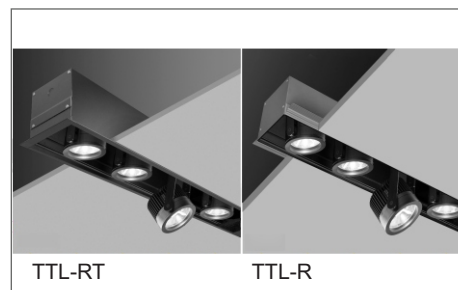

TENTACLE (RECESSED) TTL-R & TTL-RT

Mono IP20 CE

YYZ Tentacle Recessed 6 features adjustable, drop down spots with directional gimbal rings. The system can be made in individual or continuous runs with a multitude of finish options. Available in recessed trim and trimless models.

TTL-R: (Trimless)

TTL-RT: (With Trim)

FEATURES

HOUSING	100% RECYCLABLE, EXTRUDED ARCHITECTURAL GRADE T6061 ALUMINIUM
BEAM ANGLE	15°, 24°, 38°, 48°
MOUNTING	RECESSED
OPTIC	GLASS
DIMENSIONS	1200, 2400mm x 157mm x 195mm
OPERATION TEMP	-20° C - +50° C
LAMP LIFE	50,000 HRS
AVAILABLE LENGTH	1.2m, 2.4m
CONTROL	1-10V, NON-DIMMABLE, DALI, DMX

- CREE/SAMSUNG LED Quality
- 240V AC Working Voltage
- 18/26/38/49W Rated power

DIMENSION

ORDERING LOGIC

PRODUCT	WATTAGE	CRI	COLOR TEMPERATURE	DRIVER	VOLTAGE	NUMBER OF HEAD	FINISH
TTL-R	18 - 18W	80	(CT30) 3000K	ND - ON-OFF	220 - 240 VAC	3 - 3Head	AL - Aluminium
TTL-RT	26 - 26W	90	(CT40) 4000K	AN - 1-10V		5 - 5Head	BK - Black
	38 - 38W			DA - DALI		7 - 5Head	WH - White
	49 - 49W			DX - DMX			XX - Custom