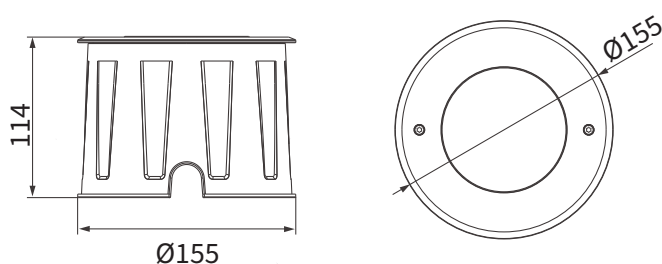

FEATURES

| | |
|-----------------|-------------------------------------|
| MATERIAL | STAINLESS STEEL |
| WORKING VOLTAGE | 24V DC |
| RATED POWER | 10W |
| BEAM ANGLE | 20°/30°/40°/30°x60°/40°x85°/50°x95° |
| LAMP LIFE | 50,000 HRS |
| MOUNTING | FLOOR RECESSED |
| DIMENSIONS | Ø155x114mm |
| OPERATION TEMP | -20° C - +50° C |
| BODY COLOR | STAINLESS STEEL |

DIMENSION

Bullseyes Louver

ORDERING LOGIC

| PRODUCT | WATTAGE | COLOR TEMPERATURE | VOLTAGE | BEAM ANGLE | FINISH | ACCESSORIES | CUSTOM |
|---------|----------|-------------------|-------------|-----------------|----------------------|-----------------------|---------|
| TRS 155 | 10 - 10W | (CT27) 2700K | 24 - 24V DC | 20 - 20° | SS - Stainless Steel | BL - Bullseyes Louver | XX - XX |
| | | (CT30) 3000K | | 30 - 30° | | | |
| | | (CT40) 4000K | | 40 - 40° | | | |
| | | (CT50) 5000K | | 30x60 - 30°x60° | | | |
| | | (CT60) 6000K | | 40x85 - 40°x85° | | | |
| | | | | 50x95 - 50°x95° | | | |