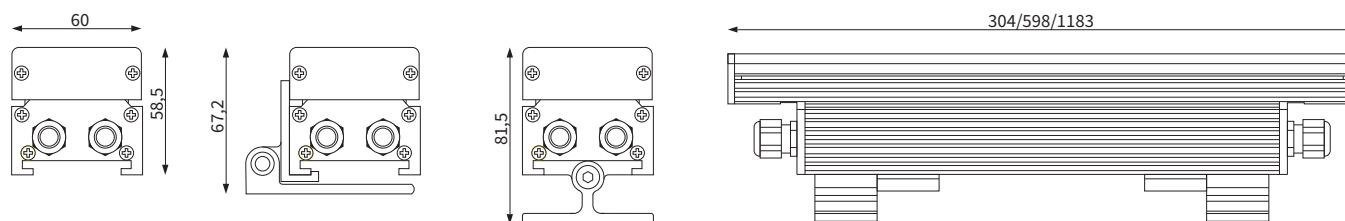

### FEATURES

LED QUANTITY	12 LED/Ft
FINISH	6063 HIGH DENSITY ALUMINUM
WORKING VOLTAGE	220-240 VAC
RATED POWER	12/24/48W
BEAM ANGLE	15°, 20°, 30°, 50°. 10x40°
AVAILABLE LENGTH	304MM, 598MM, 1183MM
MOUNTING	SURFACE MOUNTING
OPTIC	CLEAR TEMPERED GLASS
DIMENSIONS	304, 598, 1183(L) x 60(B) x 58.5(H)
OPERATION TEMP	-5° C - +50° C
STORAGE TEMP	-20° C - +60° C
LAMP LIFE	50000 HRS
BODY COLOR	BLACK, GRAY, WHITE
CONTROL	DMX

### DIMENSION

### ORDERING LOGIC

PRODUCT	POWER	OPTIC	COLOR TEMPERATURE	CONTROL	VOLTAGE	FIXTURE LENGTH	BODY COLOR	CUSTOM
LINEAR WALL WASHER - (LWW)	12 - 12W (304mm)	15	RGB	DX - DMX	240 - 220-240VAC	304 - 304mm (12W)	BK - BLACK	XX
	24 - 24W (598mm)	20	RGB			598 - 598mm (24W)	GR - GRAY	
	48 - 48W (1183mm)	30	RGB			1183 - 1183mm (48W)	WH - WHITE	
		50	10x40					