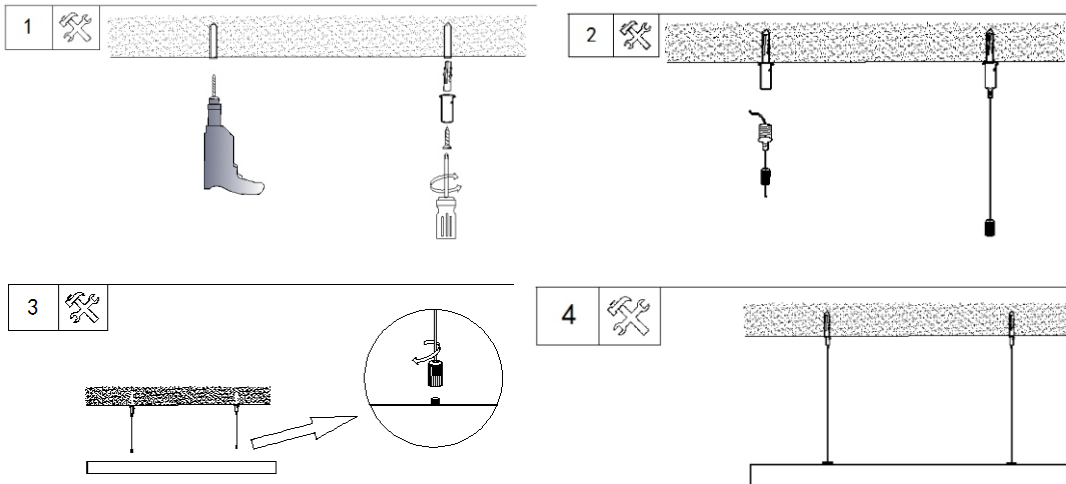

APERTURE-50-SUSPENDED /SURFACE INSTALLATION MANUAL

APR50-SS

IP20

INSTALLATION INSTRUCTION

Suspended

Surface mounted