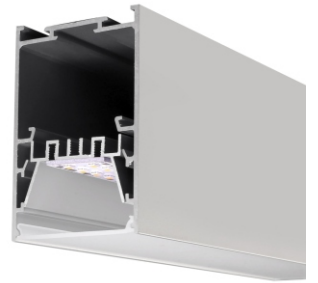

APERTURE-50-SUSPENDED /SURFACE INSTALLATION MANUAL

APR50-SS

IP20

INSTALLATION INSTRUCTION

Suspended

Surface mounted