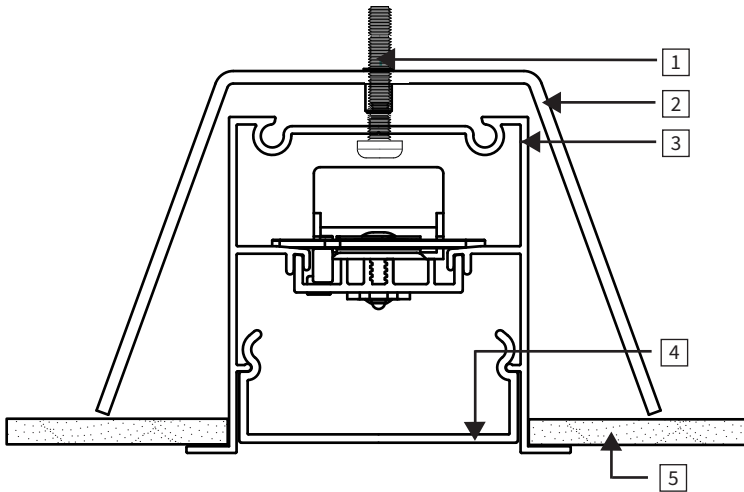

# APERTURE-24-TRIM INSTALLATION MANUAL

### INSTALLATION INSTRUCTION

- 1.Screw
- 2.Recessed Clip
- 3.Luminaire
- 4.Diffuser
- 5.Ceiling

Remove gear tray