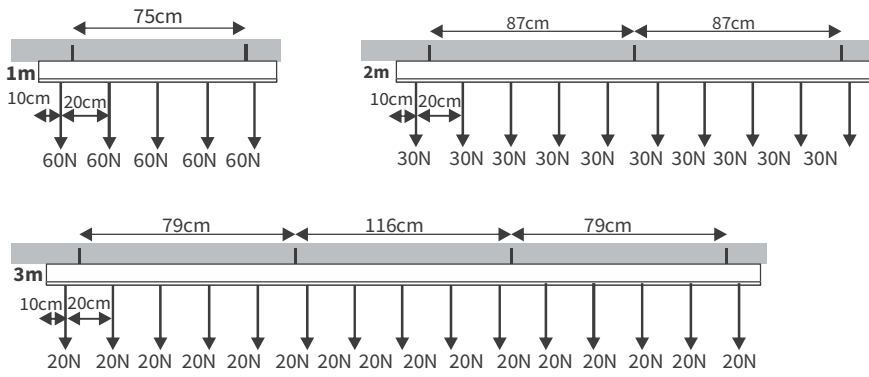

Surface mounted track

Recessed track

 Part no: MRDT-06XX-W/B/S XX:10, 20, 30, W/B/S:white/black/silver	 Part no: MRDT-D631L-W/B/S W/B/S:white/black/silver	 Part no: MRDT-D631R-W/B/S W/B/S: white/black/silver	 Part no: MRDT-0432-W/B/S W/B/S: white/black/silver	 Part no: PRO-D633-W/B/S W/B/S: white/black/silver
 Part no: MRDT-D634-W/B/S W/B/S: white/black/silver	 Part no: MRDT-D635L-W/B/S MRDT-D635R-W/B/S W/B/S: white/black/silver	 Part no: MRDT-D636L1-W/B/S MRDT-D636R1-W/B/S W/B/S: white/black/silver	 Part no: MRDT-D636L2-W/B/S MRDT-D636R2-W/B/S W/B/S: white/black/silver	 Part no: MRDT-D637-W/B/S W/B/S: white/black/silver
 Part no: MRDT-D639-W/B/S W/B/S: white/black/silver	 Part no: MRDT-M147-W/B/S W/B/S: white/black/silver	 Part no: MRDT-M148-W/B/S W/B/S: white/black/silver	 Part no: MRDT-0418SK-W/B/S W/B/S: white/black/silver	 Part no: MRDT-M142-W/B/S W/B/S: white/black/silver
 Part no: MRDT-EZ0447-W/B/S W/B/S: white/black/silver	 Part no: MRDT-EZ0448-W/B/S W/B/S: white/black/silver	 Part no: MRDT-T6700-W/B/S W/B/S: white/black/silver	 Part no: MRDT-D680-W/B/S W/B/S: white/black/silver	

MRDT

TRACK SYSTEM CONNECTION DIAGRAM

TRACK INSTALLATION SURFACE MOUNTED

According to the installation condition to confirm screws, or use the material package included on the track.

TRACK INSTALLATION SUSPENDED