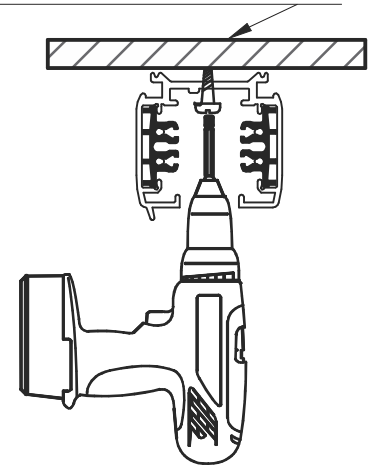

Surface mounted track

Recessed track

 Part no: MRDT-06XX-W/B/S XX:10, 20, 30, W/B/S:white/black/silver	 Part no: MRDT-D631L-W/B/S W/B/S:white/black/silver	 Part no: MRDT-D631R-W/B/S W/B/S: white/black/silver	 Part no: MRDT-0432-W/B/S W/B/S: white/black/silver	 Part no: PRO-D633-W/B/S W/B/S: white/black/silver
 Part no: MRDT-D634-W/B/S W/B/S: white/black/silver	 Part no: MRDT-D635L-W/B/S MRDT-D635R-W/B/S W/B/S: white/black/silver	 Part no: MRDT-D636L1-W/B/S MRDT-D636R1-W/B/S W/B/S: white/black/silver	 Part no: MRDT-D636L2-W/B/S MRDT-D636R2-W/B/S W/B/S: white/black/silver	 Part no: MRDT-D637-W/B/S W/B/S: white/black/silver
 Part no: MRDT-D639-W/B/S W/B/S: white/black/silver	 Part no: MRDT-M147-W/B/S W/B/S: white/black/silver	 Part no: MRDT-M148-W/B/S W/B/S: white/black/silver	 Part no: MRDT-0418SK-W/B/S W/B/S: white/black/silver	 Part no: MRDT-M142-W/B/S W/B/S: white/black/silver
 Part no: MRDT-EZ0447-W/B/S W/B/S: white/black/silver	 Part no: MRDT-EZ0448-W/B/S W/B/S: white/black/silver	 Part no: MRDT-T6700-W/B/S W/B/S: white/black/silver	 Part no: MRDT-D680-W/B/S W/B/S: white/black/silver	

MRDT

TRACK SYSTEM CONNECTION DIAGRAM

TRACK INSTALLATION SURFACE MOUNTED

According to the installation condition to confirm screws, or use the material package included on the track.

TRACK INSTALLATION SUSPENDED

According to the installation condition to confirm screws, or use the material package included on the track.

TRACK INSTALLATION RECESSED MOUNTED