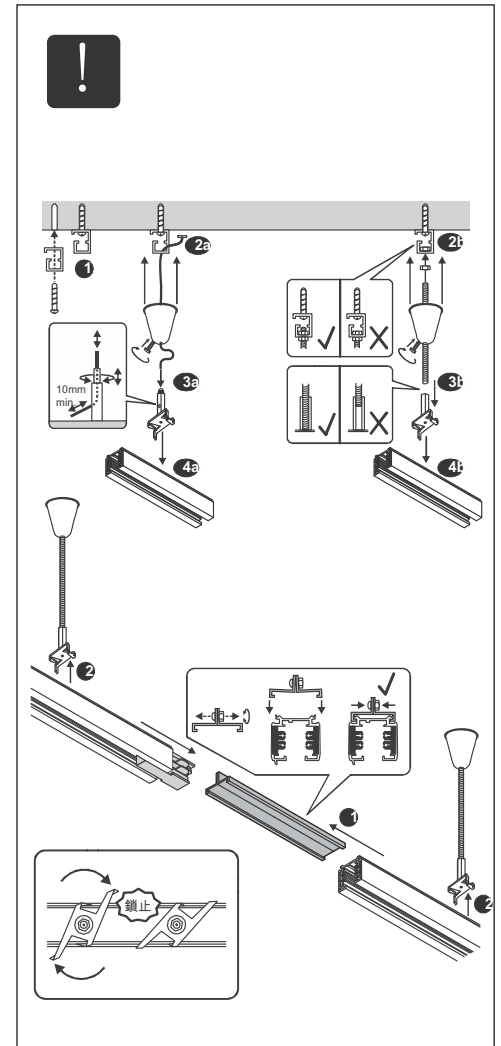

Surface mounted track

Recessed track

 Part no: MRDT-06XX-W/B/S XX:10, 20, 30, W/B/S:white/black/silver	 Part no: MRDT-D631L-W/B/S W/B/S:white/black/silver	 Part no: MRDT-D631R-W/B/S W/B/S: white/black/silver	 Part no: MRDT-0432-W/B/S W/B/S: white/black/silver	 Part no: PRO-D633-W/B/S W/B/S: white/black/silver
 Part no: MRDT-D634-W/B/S W/B/S: white/black/silver	 Part no: MRDT-D635L-W/B/S MRDT-D635R-W/B/S W/B/S: white/black/silver	 Part no: MRDT-D636L1-W/B/S MRDT-D636R1-W/B/S W/B/S: white/black/silver	 Part no: MRDT-D636L2-W/B/S MRDT-D636R2-W/B/S W/B/S: white/black/silver	 Part no: MRDT-D637-W/B/S W/B/S: white/black/silver
 Part no: MRDT-D639-W/B/S W/B/S: white/black/silver	 Part no: MRDT-M147-W/B/S W/B/S: white/black/silver	 Part no: MRDT-M148-W/B/S W/B/S: white/black/silver	 Part no: MRDT-0418SK-W/B/S W/B/S: white/black/silver	 Part no: MRDT-M142-W/B/S W/B/S: white/black/silver
 Part no: MRDT-EZ0447-W/B/S W/B/S: white/black/silver	 Part no: MRDT-EZ0448-W/B/S W/B/S: white/black/silver	 Part no: MRDT-T6700-W/B/S W/B/S: white/black/silver	 Part no: MRDT-D680-W/B/S W/B/S: white/black/silver	

MRDT

TRACK SYSTEM CONNECTION DIAGRAM

TRACK INSTALLATION SURFACE MOUNTED

According to the installation condition to confirm screws, or use the material package included on the track.

TRACK INSTALLATION SUSPENDED

According to the installation condition to confirm screws, or use the material package included on the track.

TRACK INSTALLATION RECESSED MOUNTED