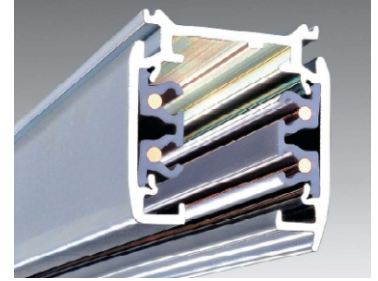

MRDT

IP20

MANUAL

- For indoor use only and in dry and dust-free spaces. System is rated IP20
- Follow the installation instruction, Do not exceed the application scope of the track system
- Use the accessories only compatible with this track system
- Shall only be installed by professional authorized installers
- Use only one power feeding at one point on a system. Do not change the internal connections
- Read this instruction carefully when installation difficulty. Do not force installation to cause other problems
- If you need other dimmable system exclude DALI, please consult our engineer for support before setting

Surface mounted track

Recessed track

 Part no: MRDT-06XX-W/B/S XX:10, 20, 30, W/B/S:white/black/silver	 Part no: MRDT-D631L-W/B/S W/B/S:white/black/silver	 Part no: MRDT-D631R-W/B/S W/B/S: white/black/silver	 Part no: MRDT-0432-W/B/S W/B/S: white/black/silver	 Part no: PRO-D633-W/B/S W/B/S: white/black/silver
 Part no: MRDT-D634-W/B/S W/B/S: white/black/silver	 Part no: MRDT-D635L-W/B/S MRDT-D635R-W/B/S W/B/S: white/black/silver	 Part no: MRDT-D636L1-W/B/S MRDT-D636R1-W/B/S W/B/S: white/black/silver	 Part no: MRDT-D636L2-W/B/S MRDT-D636R2-W/B/S W/B/S: white/black/silver	 Part no: MRDT-D637-W/B/S W/B/S: white/black/silver
 Part no: MRDT-D639-W/B/S W/B/S: white/black/silver	 Part no: MRDT-M147-W/B/S W/B/S: white/black/silver	 Part no: MRDT-M148-W/B/S W/B/S: white/black/silver	 Part no: MRDT-0418SK-W/B/S W/B/S: white/black/silver	 Part no: MRDT-M142-W/B/S W/B/S: white/black/silver
 Part no: MRDT-EZ0447-W/B/S W/B/S: white/black/silver	 Part no: MRDT-EZ0448-W/B/S W/B/S: white/black/silver	 Part no: MRDT-T6700-W/B/S W/B/S: white/black/silver	 Part no: MRDT-D680-W/B/S W/B/S: white/black/silver	

MRDT

TRACK SYSTEM CONNECTION DIAGRAM

TRACK INSTALLATION SURFACE MOUNTED

According to the installation condition to confirm screws, or use the material package included on the track.

TRACK INSTALLATION SUSPENDED