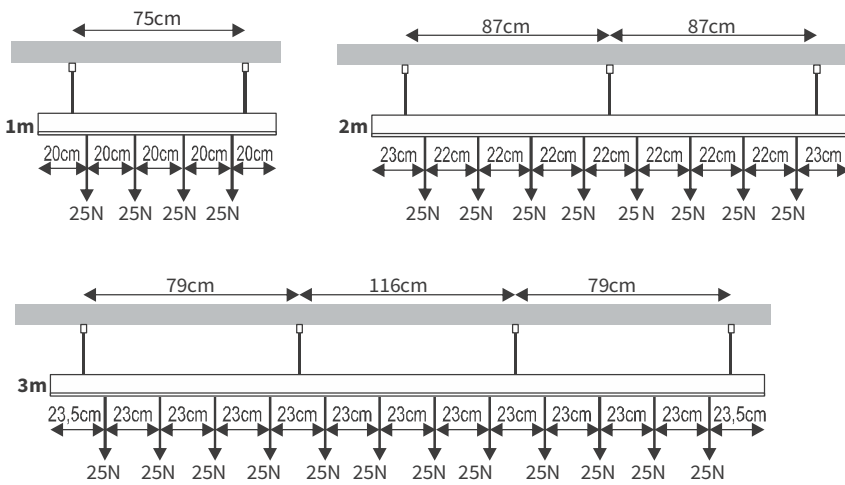

Surface mounted track

Recessed track

 Part no: MRDT-06XX-W/B/S XX:10, 20, 30, W/B/S:white/black/silver	 Part no: MRDT-D631L-W/B/S W/B/S:white/black/silver	 Part no: MRDT-D631R-W/B/S W/B/S: white/black/silver	 Part no: MRDT-0432-W/B/S W/B/S: white/black/silver	 Part no: PRO-D633-W/B/S W/B/S: white/black/silver
 Part no: MRDT-D634-W/B/S W/B/S: white/black/silver	 Part no: MRDT-D635L-W/B/S MRDT-D635R-W/B/S W/B/S: white/black/silver	 Part no: MRDT-D636L1-W/B/S MRDT-D636R1-W/B/S W/B/S: white/black/silver	 Part no: MRDT-D636L2-W/B/S MRDT-D636R2-W/B/S W/B/S: white/black/silver	 Part no: MRDT-D637-W/B/S W/B/S: white/black/silver
 Part no: MRDT-D639-W/B/S W/B/S: white/black/silver	 Part no: MRDT-M147-W/B/S W/B/S: white/black/silver	 Part no: MRDT-M148-W/B/S W/B/S: white/black/silver	 Part no: MRDT-0418SK-W/B/S W/B/S: white/black/silver	 Part no: MRDT-M142-W/B/S W/B/S: white/black/silver
 Part no: MRDT-EZ0447-W/B/S W/B/S: white/black/silver	 Part no: MRDT-EZ0448-W/B/S W/B/S: white/black/silver	 Part no: MRDT-T6700-W/B/S W/B/S: white/black/silver	 Part no: MRDT-D680-W/B/S W/B/S: white/black/silver	

MRDT

TRACK SYSTEM CONNECTION DIAGRAM

TRACK INSTALLATION SURFACE MOUNTED

According to the installation condition to confirm screws, or use the material package included on the track.

TRACK INSTALLATION SUSPENDED

According to the installation condition to confirm screws, or use the material package included on the track.

TRACK INSTALLATION RECESSED MOUNTED