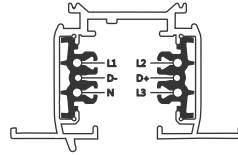

MRDT

IP20

MANUAL

- For indoor use only and in dry and dust-free spaces. System is rated IP20
- Follow the installation instruction, Do not exceed the application scope of the track system
- Use the accessories only compatible with this track system
- Shall only be installed by professional authorized installers
- Use only one power feeding at one point on a system. Do not change the internal connections
- Read this instruction carefully when installation difficulty. Do not force installation to cause other problems
- If you need other dimmable system exclude DALI, please consult our engineer for support before setting

Surface mounted track

Recessed track

 Part no: MRDT-06XX-W/B/S XX:10, 20, 30, W/B/S:white/black/silver	 Part no: MRDT-D631L-W/B/S W/B/S:white/black/silver	 Part no: MRDT-D631R-W/B/S W/B/S: white/black/silver	 Part no: MRDT-0432-W/B/S W/B/S: white/black/silver	 Part no: PRO-D633-W/B/S W/B/S: white/black/silver
 Part no: MRDT-D634-W/B/S W/B/S: white/black/silver	 Part no: MRDT-D635L-W/B/S MRDT-D635R-W/B/S W/B/S: white/black/silver	 Part no: MRDT-D636L1-W/B/S MRDT-D636R1-W/B/S W/B/S: white/black/silver	 Part no: MRDT-D636L2-W/B/S MRDT-D636R2-W/B/S W/B/S: white/black/silver	 Part no: MRDT-D637-W/B/S W/B/S: white/black/silver
 Part no: MRDT-D639-W/B/S W/B/S: white/black/silver	 Part no: MRDT-M147-W/B/S W/B/S: white/black/silver	 Part no: MRDT-M148-W/B/S W/B/S: white/black/silver	 Part no: MRDT-0418SK-W/B/S W/B/S: white/black/silver	 Part no: MRDT-M142-W/B/S W/B/S: white/black/silver
 Part no: MRDT-EZ0447-W/B/S W/B/S: white/black/silver	 Part no: MRDT-EZ0448-W/B/S W/B/S: white/black/silver	 Part no: MRDT-T6700-W/B/S W/B/S: white/black/silver	 Part no: MRDT-D680-W/B/S W/B/S: white/black/silver	

MRDT

TRACK SYSTEM CONNECTION DIAGRAM

TRACK INSTALLATION SURFACE MOUNTED

According to the installation condition to confirm screws, or use the material package included on the track.

TRACK INSTALLATION SUSPENDED