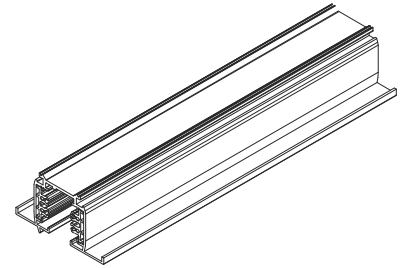

Surface mounted track

Recessed track

 Part no: MRDT-06XX-W/B/S XX:10, 20, 30, W/B/S:white/black/silver	 Part no: MRDT-D631L-W/B/S W/B/S:white/black/silver	 Part no: MRDT-D631R-W/B/S W/B/S: white/black/silver	 Part no: MRDT-0432-W/B/S W/B/S: white/black/silver	 Part no: PRO-D633-W/B/S W/B/S: white/black/silver
 Part no: MRDT-D634-W/B/S W/B/S: white/black/silver	 Part no: MRDT-D635L-W/B/S MRDT-D635R-W/B/S W/B/S: white/black/silver	 Part no: MRDT-D636L1-W/B/S MRDT-D636R1-W/B/S W/B/S: white/black/silver	 Part no: MRDT-D636L2-W/B/S MRDT-D636R2-W/B/S W/B/S: white/black/silver	 Part no: MRDT-D637-W/B/S W/B/S: white/black/silver
 Part no: MRDT-D639-W/B/S W/B/S: white/black/silver	 Part no: MRDT-M147-W/B/S W/B/S: white/black/silver	 Part no: MRDT-M148-W/B/S W/B/S: white/black/silver	 Part no: MRDT-0418SK-W/B/S W/B/S: white/black/silver	 Part no: MRDT-M142-W/B/S W/B/S: white/black/silver
 Part no: MRDT-EZ0447-W/B/S W/B/S: white/black/silver	 Part no: MRDT-EZ0448-W/B/S W/B/S: white/black/silver	 Part no: MRDT-T6700-W/B/S W/B/S: white/black/silver	 Part no: MRDT-D680-W/B/S W/B/S: white/black/silver	

MRDT

TRACK SYSTEM CONNECTION DIAGRAM

TRACK INSTALLATION SURFACE MOUNTED

According to the installation condition to confirm screws, or use the material package included on the track.

TRACK INSTALLATION SUSPENDED