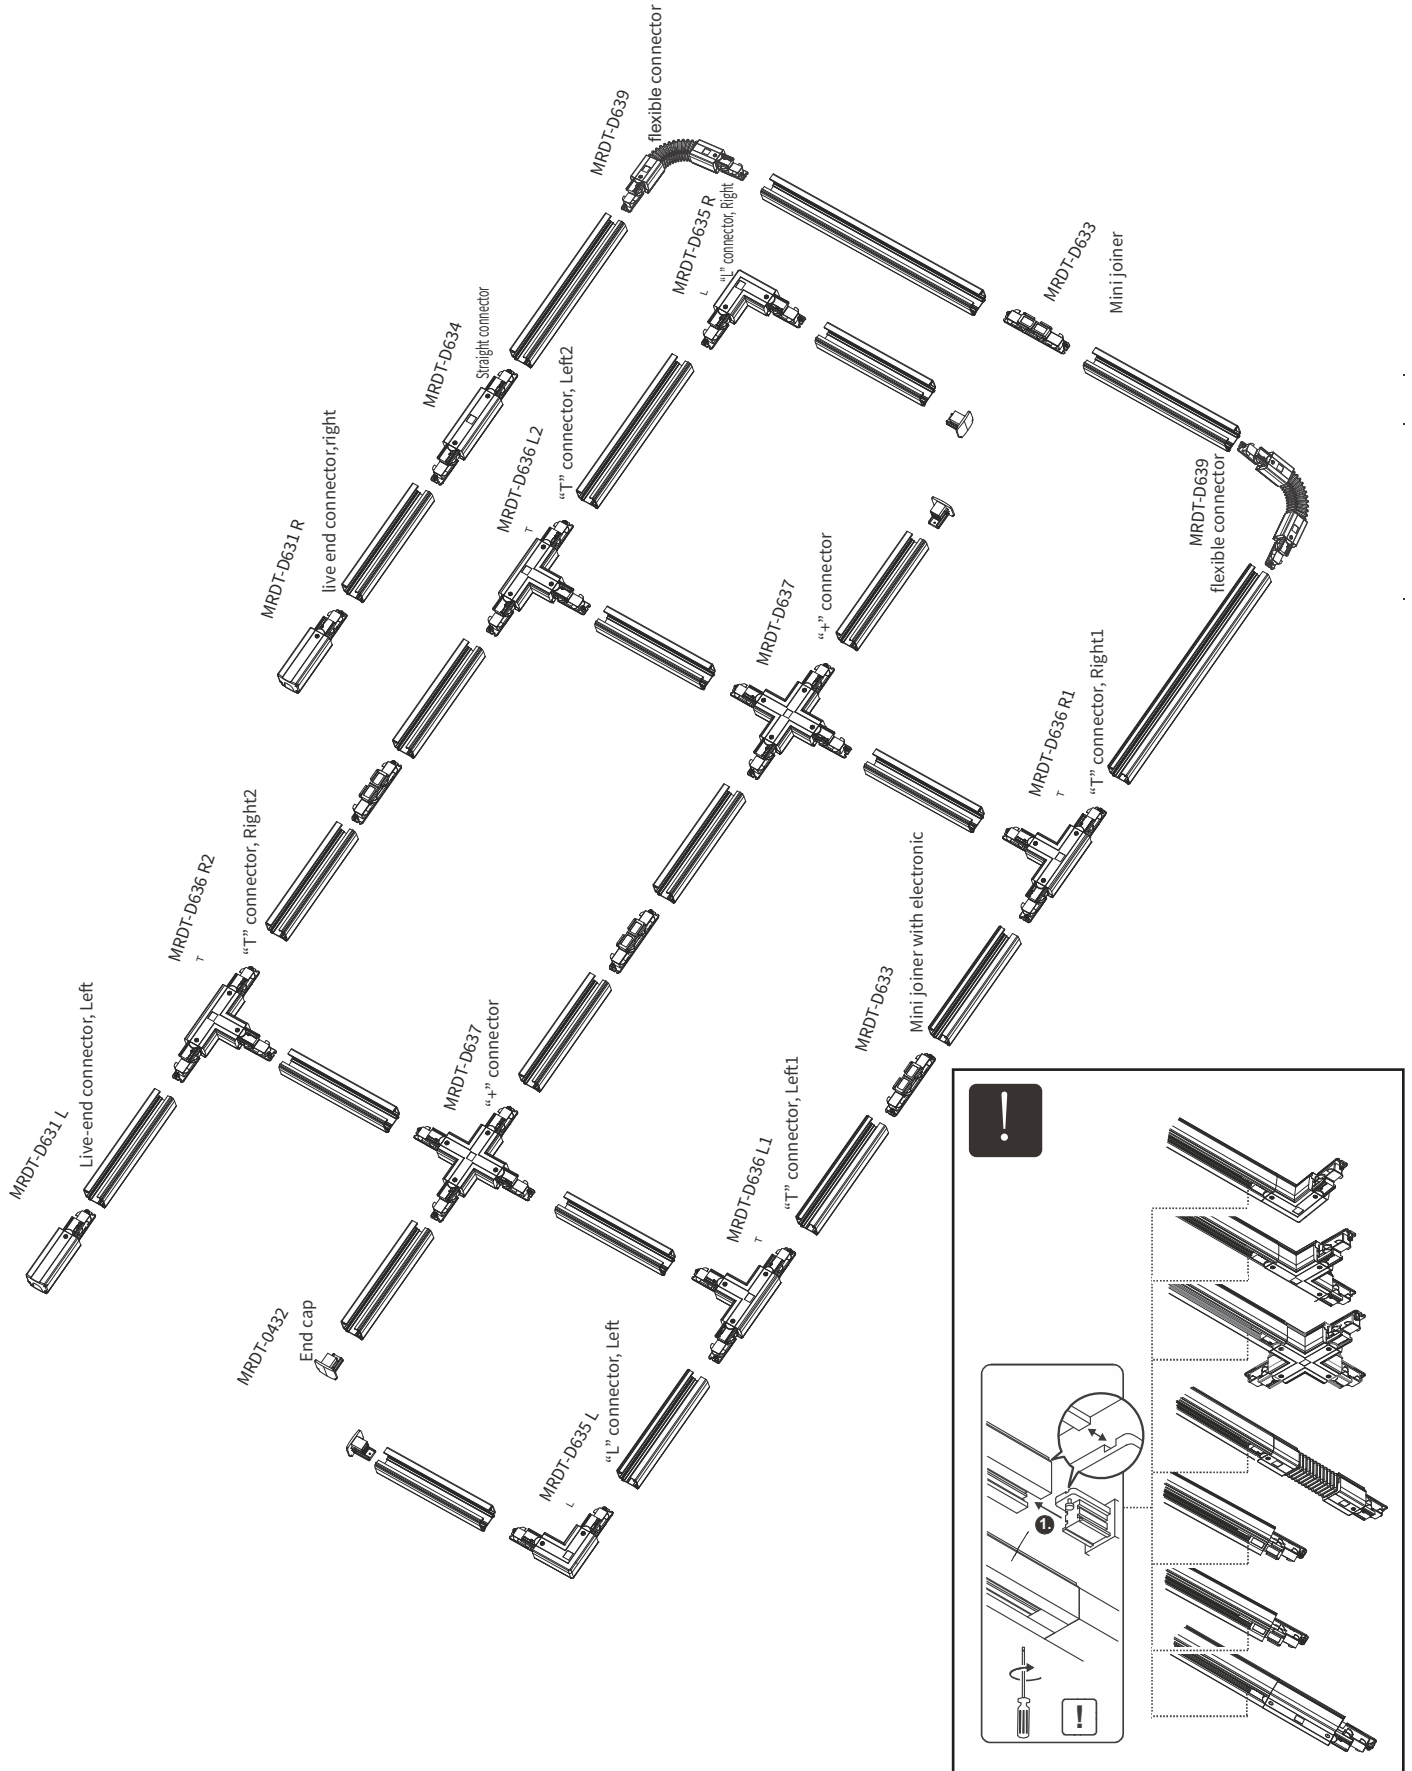

Surface mounted track

Recessed track

 Part no: MRDT-06XX-W/B/S XX:10, 20, 30, W/B/S:white/black/silver	 Part no: MRDT-D631L-W/B/S W/B/S:white/black/silver	 Part no: MRDT-D631R-W/B/S W/B/S: white/black/silver	 Part no: MRDT-0432-W/B/S W/B/S: white/black/silver	 Part no: PRO-D633-W/B/S W/B/S: white/black/silver
 Part no: MRDT-D634-W/B/S W/B/S: white/black/silver	 Part no: MRDT-D635L-W/B/S MRDT-D635R-W/B/S W/B/S: white/black/silver	 Part no: MRDT-D636L1-W/B/S MRDT-D636R1-W/B/S W/B/S: white/black/silver	 Part no: MRDT-D636L2-W/B/S MRDT-D636R2-W/B/S W/B/S: white/black/silver	 Part no: MRDT-D637-W/B/S W/B/S: white/black/silver
 Part no: MRDT-D639-W/B/S W/B/S: white/black/silver	 Part no: MRDT-M147-W/B/S W/B/S: white/black/silver	 Part no: MRDT-M148-W/B/S W/B/S: white/black/silver	 Part no: MRDT-0418SK-W/B/S W/B/S: white/black/silver	 Part no: MRDT-M142-W/B/S W/B/S: white/black/silver
 Part no: MRDT-EZ0447-W/B/S W/B/S: white/black/silver	 Part no: MRDT-EZ0448-W/B/S W/B/S: white/black/silver	 Part no: MRDT-T6700-W/B/S W/B/S: white/black/silver	 Part no: MRDT-D680-W/B/S W/B/S: white/black/silver	

MRDT

TRACK SYSTEM CONNECTION DIAGRAM

TRACK INSTALLATION SURFACE MOUNTED

According to the installation condition to confirm screws, or use the material package included on the track.

TRACK INSTALLATION SUSPENDED

According to the installation condition to confirm screws, or use the material package included on the track.

TRACK INSTALLATION RECESSED MOUNTED